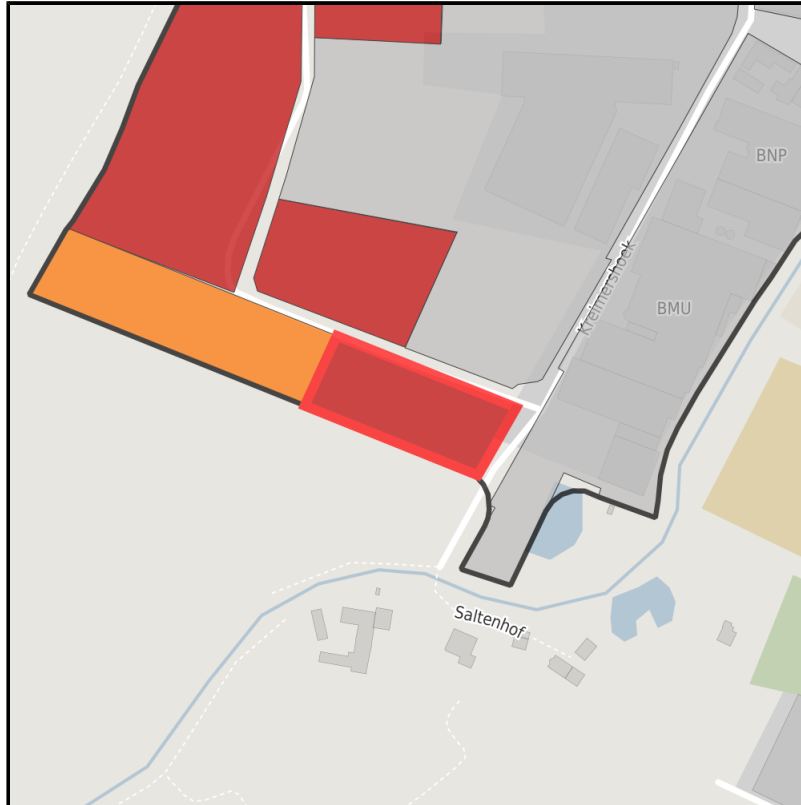

## Kreimershoek

Ort: Hörstel

Regional overview

Municipal overview

Detail view

### Parcel

Area size	7,046 m <sup>2</sup>
Availability	Immediately available area
Area designation	Commercial zone
Divisible	No
24h operation	No