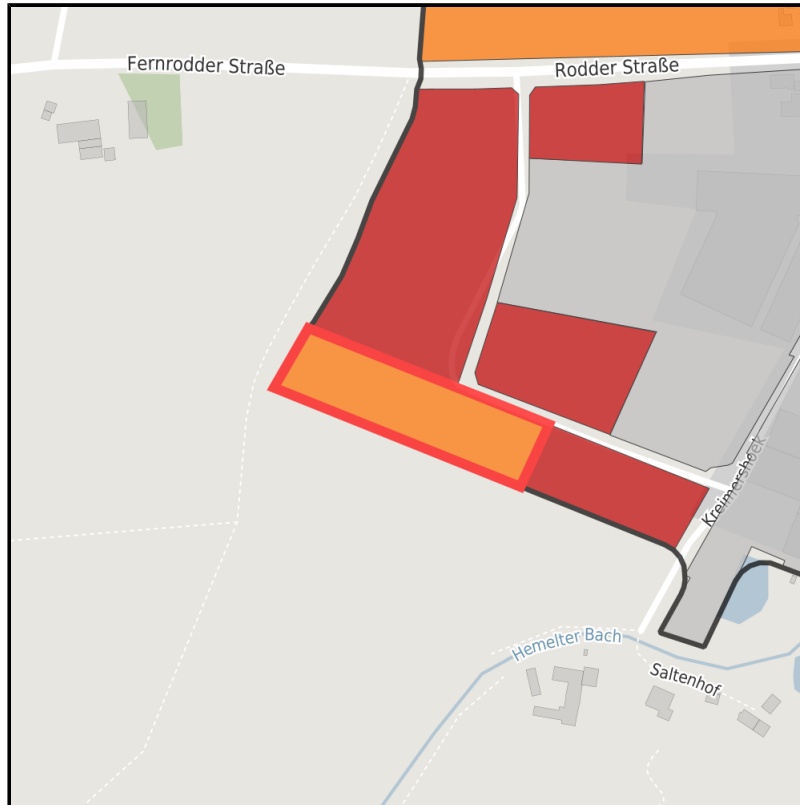

## Kreimershoek

Ort: Hörstel

Regional overview

Municipal overview

Detail view

### Parcel

Area size	10,852 m <sup>2</sup>
Availability	Available area within short term (< 2 years)
Area designation	Commercial zone
Divisible	No
24h operation	No