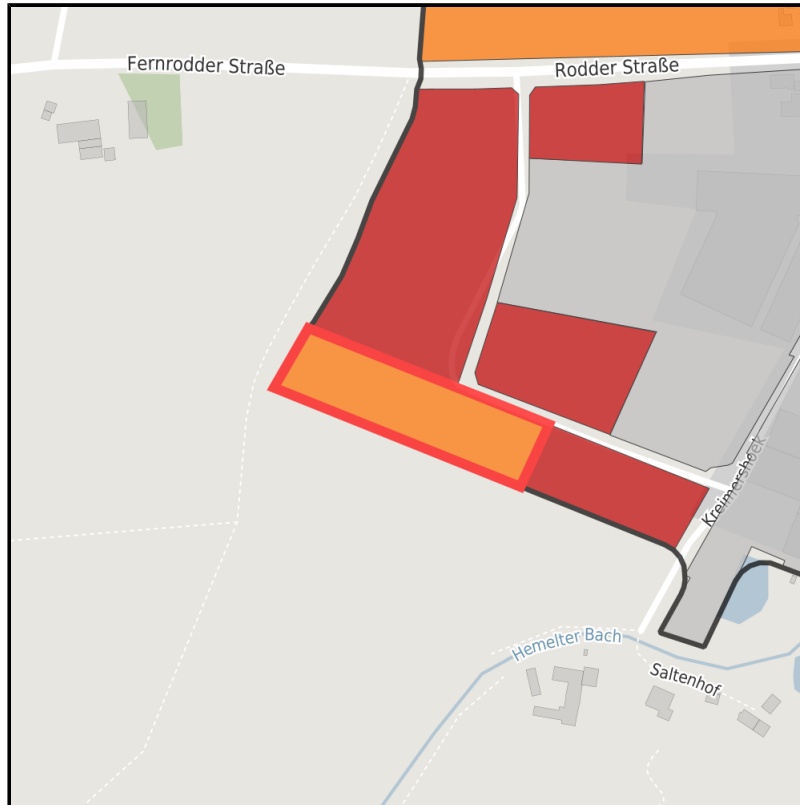

EXPOSÉ

Kreimershoek

Ort: Hörstel

Regional overview

Municipal overview

Detail view

Parcel

Area size	10,852 m ²
Availability	Available area within short term (< 2 years)
Area designation	Commercial zone
Divisible	No
24h operation	No

Details on commercial zone

Area type GE / GI

Links

<https://muensterland.blis-online.eu>

EXPOSÉ

Kreimershoek

Ort: Hörstel

Transport infrastructure