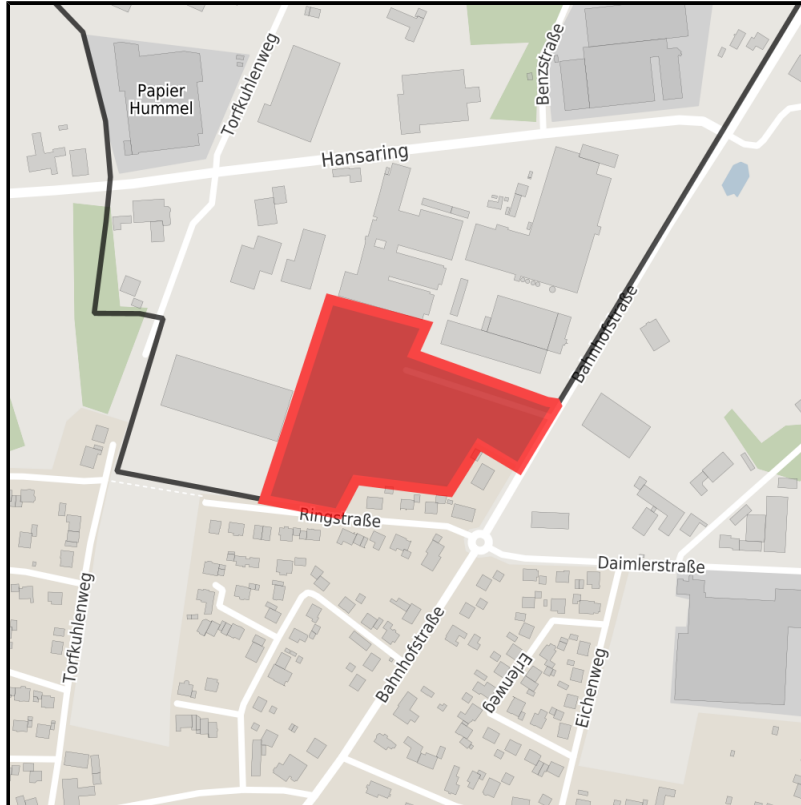

EXPOSÉ

Gewerbegebiet Lotte

Ort: Lotte

Regional overview

Municipal overview

Detail view

Parcel

Area size	22,153 m ²
Availability	Immediately available area
Area designation	Commercial zone
Divisible	No
24h operation	No

Details on commercial zone

Industrial tax multiplier	420.00 %
Area type	GE

Links

<https://muensterland.blis-online.eu>

EXPOSÉ

Gewerbegebiet Lotte

Ort: Lotte

Transport infrastructure