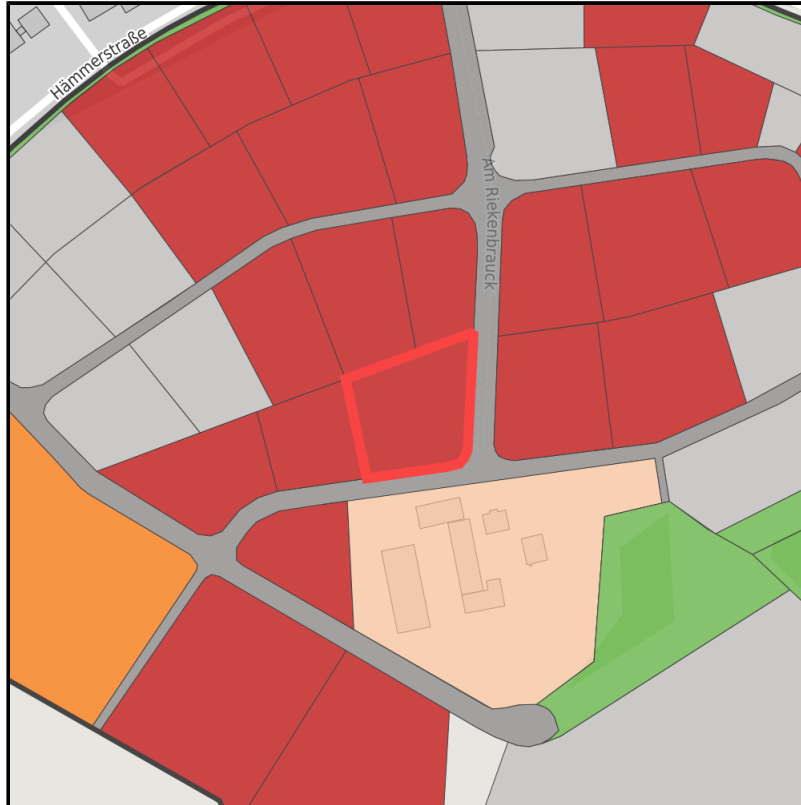

EXPOSÉ

Gewerbegebiet Hämmer II

Ort: Menden (Sauerland)

Regional overview

Municipal overview

Detail view

Parcel

Area size	5,134 m ²
Availability	Immediately available area
Divisible	No
24h operation	No

Details on commercial zone

Industrial tax multiplier	460.00 %
Price	75.00 € / m ²
Area type	GE / GI

Links

<https://gws.blis-online.eu>

Gewerbegebiet Hämmer II

Ort: Menden (Sauerland)

www.germansite.de

Transport infrastructure