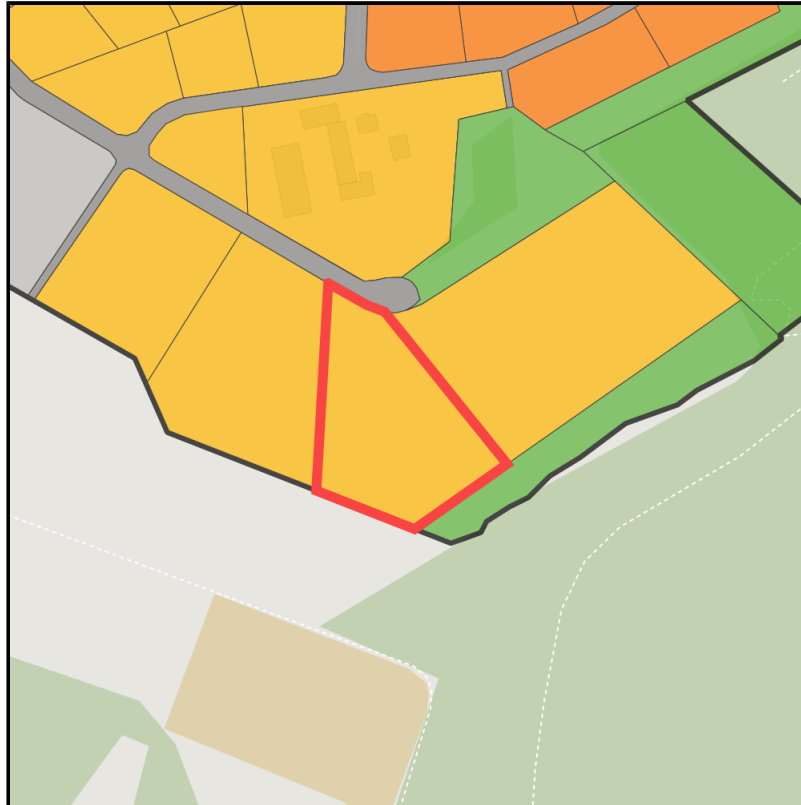

EXPOSÉ

Gewerbegebiet Hämmer II

Ort: Menden (Sauerland)

Regional overview

Municipal overview

Detail view

Parcel

Area size	14,549 m ²
Availability	Available area within medium term (2-5 years)
Divisible	No
24h operation	No

Details on commercial zone

Industrial tax multiplier	460.00 %
Price	75.00 € / m ²
Area type	GE / GI

Links

<https://gws.blis-online.eu>

EXPOSÉ

Gewerbegebiet Hämmer II

Ort: Menden (Sauerland)

Transport infrastructure