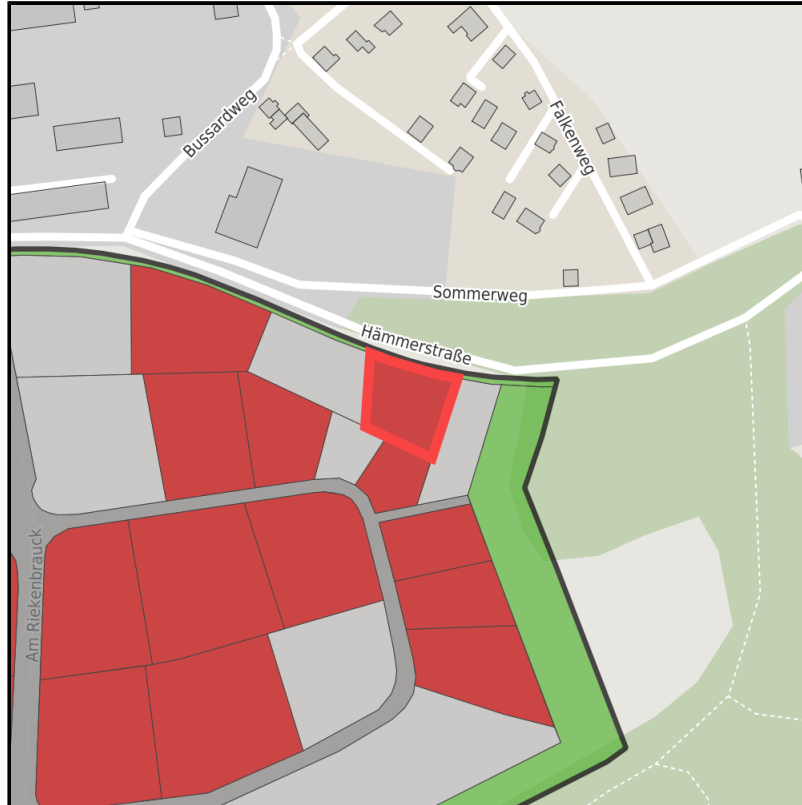

## Gewerbegebiet Hämmer II

Ort: Menden (Sauerland)

Regional overview

Municipal overview

Detail view

### Parcel

Area size	2,115 m <sup>2</sup>
Price	75.00 €/m <sup>2</sup>
Availability	Immediately available area
Area designation	Commercial zone
Divisible	No
24h operation	No

20200726\_155912.jpg

20200726\_160511.jpg