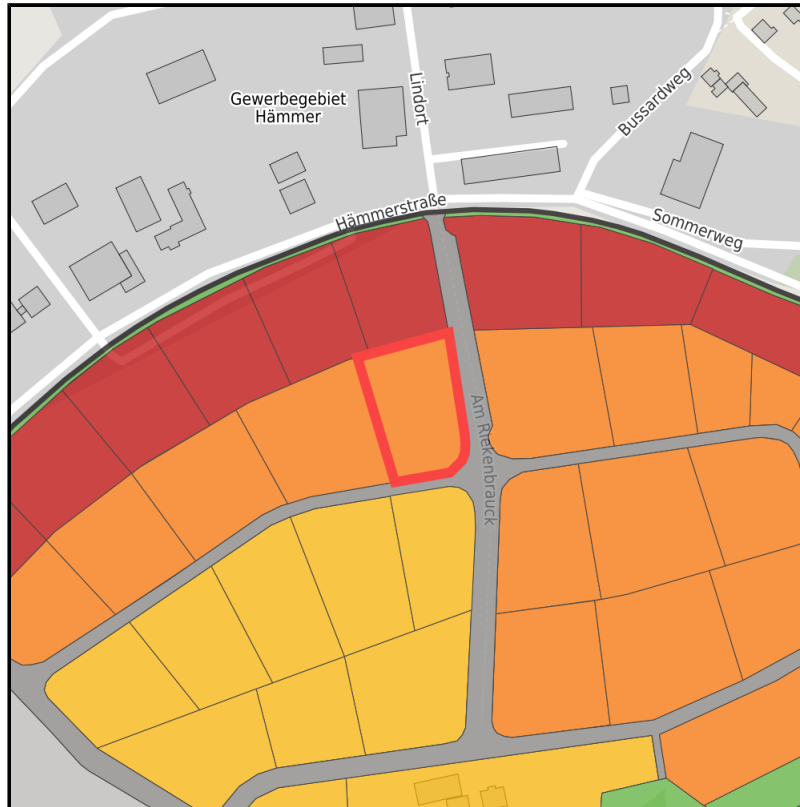

EXPOSÉ

Gewerbegebiet Hämmer II

Ort: Menden (Sauerland)

Regional overview

Municipal overview

Detail view

Parcel

Area size	4,204 m ²
Availability	Available area within short term (< 2 years)
Divisible	No
24h operation	No

Details on commercial zone

Industrial tax multiplier	460.00 %
Price	75.00 € / m ²
Area type	GE / GI

Links

<https://gws.blis-online.eu>

EXPOSÉ

Gewerbegebiet Hämmer II

Ort: Menden (Sauerland)

Transport infrastructure