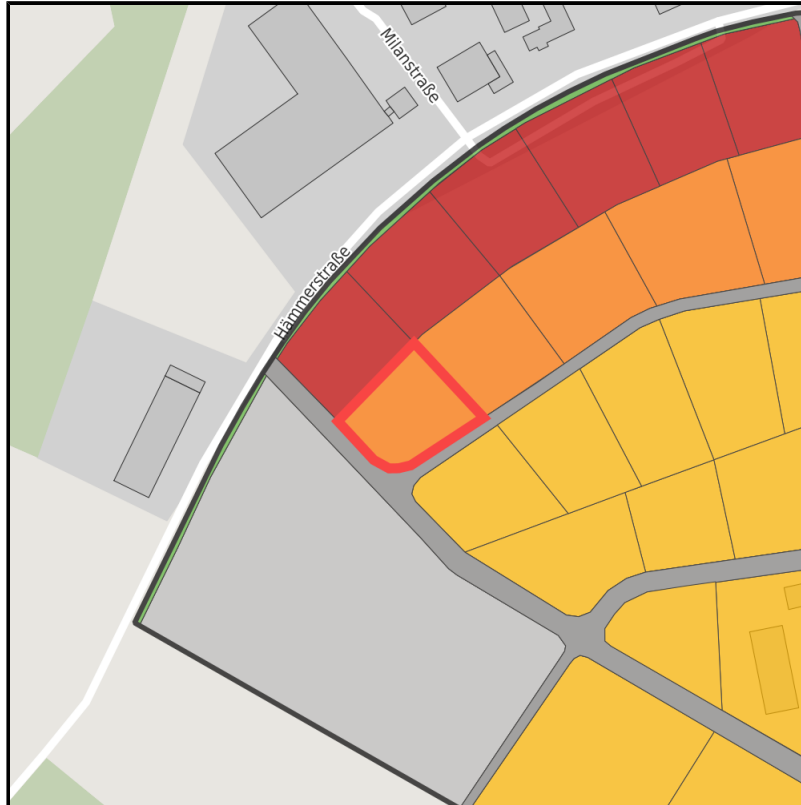

EXPOSÉ

Gewerbegebiet Hämmer II

Ort: Menden (Sauerland)

Regional overview

Municipal overview

Detail view

Parcel

Area size	3,786 m ²
Availability	Available area within short term (< 2 years)
Divisible	No
24h operation	No

Details on commercial zone

Industrial tax multiplier	460.00 %
Price	75.00 € / m ²
Area type	GE / GI

Links

<https://gws.blis-online.eu>

EXPOSÉ

Gewerbegebiet Hämmer II

Ort: Menden (Sauerland)

Transport infrastructure