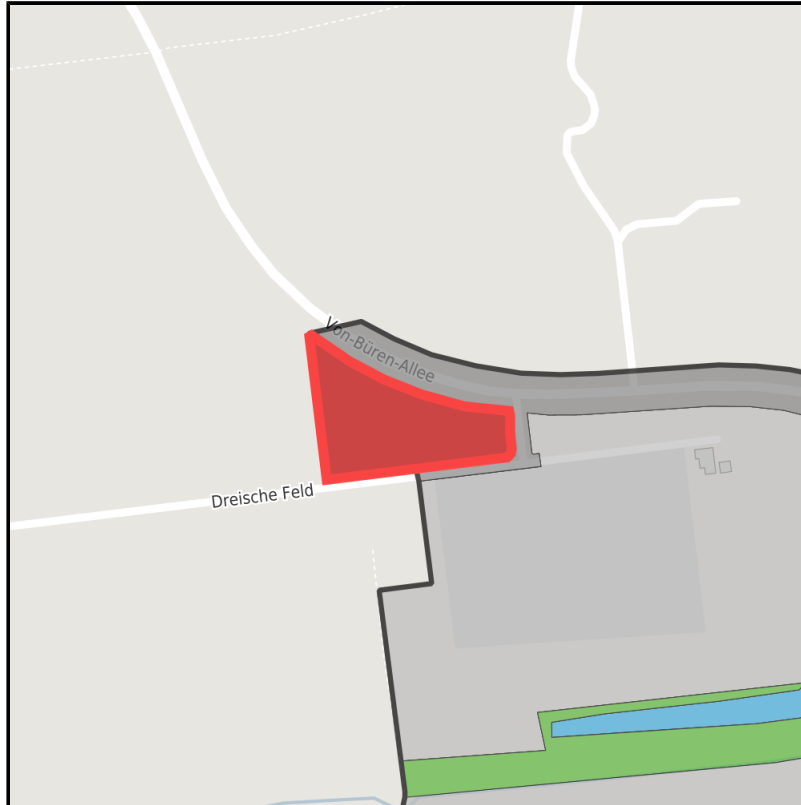

EXPOSÉ

Oelde A2

Ort: Oelde

Regional overview

Municipal overview

Detail view

Parcel

Area size	7,276 m ²
Availability	Immediately available area
Area designation	Commercial zone
Divisible	No
24h operation	No

Details on commercial zone

Oelde A2

Area type GI / GE

Links

<https://muensterland.blis-online.eu>

EXPOSÉ

Oelde A2

Ort: Oelde