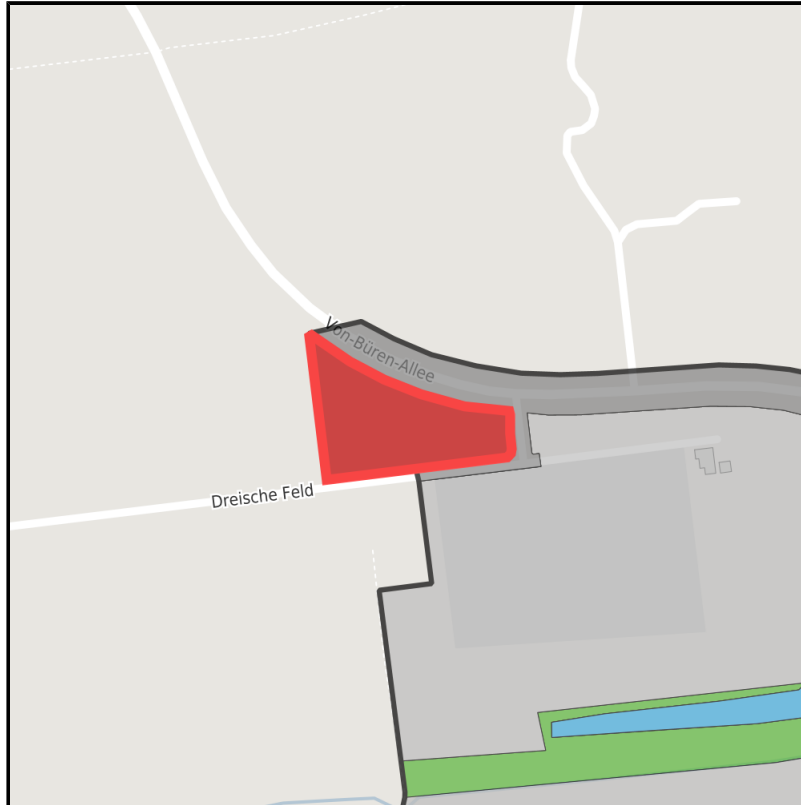

## EXPOSÉ

Oelde A2

Ort: Oelde

Regional overview

Municipal overview

Detail view

### Parcel

Area size	7,276 m <sup>2</sup>
Availability	Immediately available area
Area designation	Commercial zone
Divisible	No
24h operation	No

## EXPOSÉ

Oelde A2

Ort: Oelde