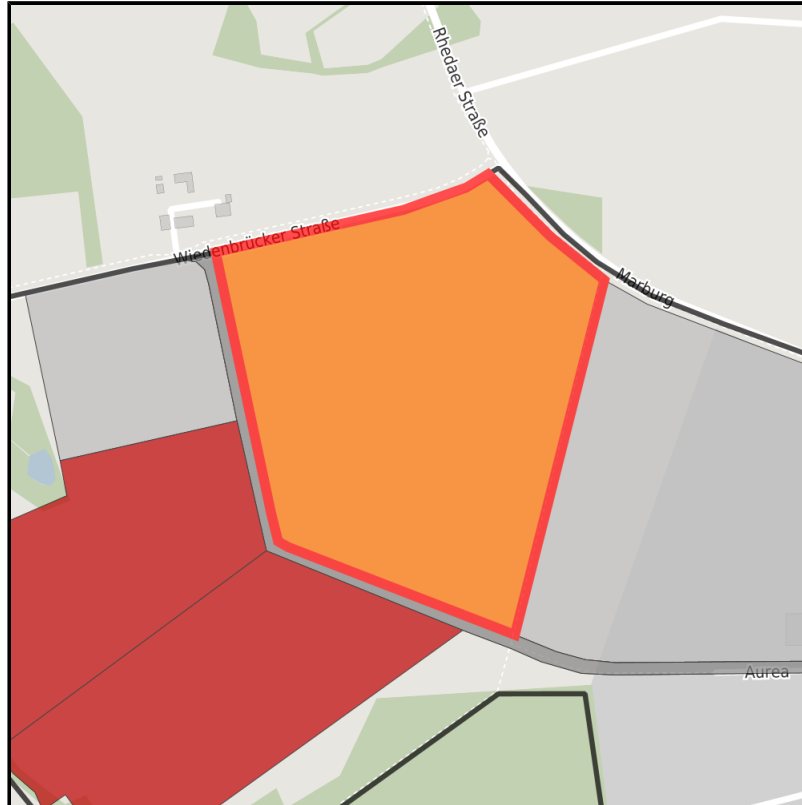

EXPOSÉ

AUREA DAS A2-WIRTSCHAFTSZENTRUM

Ort: Oelde

Regional overview

Municipal overview

Detail view

Parcel

Area size	172,430 m ²
Availability	Available area within short term (< 2 years)
Area designation	Commercial zone
Divisible	No
24h operation	No

Details on commercial zone

Area type	GI / GE
-----------	---------

Links

<https://muensterland.blis-online.eu>

EXPOSÉ

AUREA DAS A2-WIRTSCHAFTSZENTRUM

Ort: Oelde

Transport infrastructure