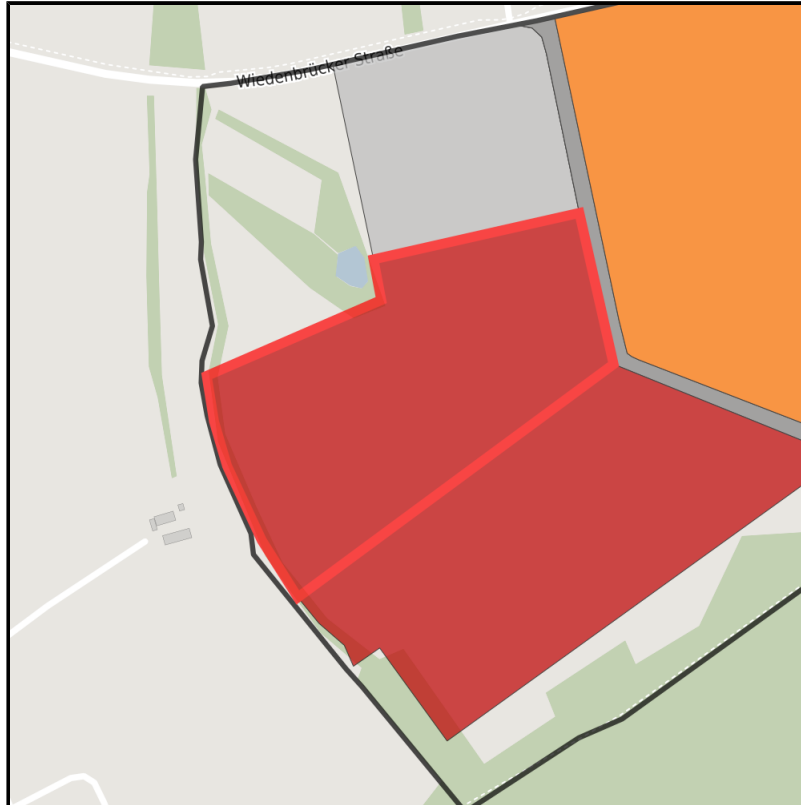

EXPOSÉ

AUREA DAS A2-WIRTSCHAFTSZENTRUM

Ort: Oelde

Regional overview

Municipal overview

Detail view

Parcel

Area size	89,217 m ²
Availability	Immediately available area
Area designation	Commercial zone
Divisible	No
24h operation	No

Details on commercial zone

Area type	GE / GI
-----------	---------

Links

<https://muensterland.blis-online.eu>

EXPOSÉ

AUREA DAS A2-WIRTSCHAFTSZENTRUM

Ort: Oelde

Transport infrastructure

Freeway	A2	0.5 km
Freeway	A33	33 km
Airport	Paderborn-Lippstadt	47 km
Airport	Münster-Osnabrück	59 km
Port	Hamm	40 km
Rail freight	Gütersloh	22 km

EXPOSÉ

AUREA DAS A2-WIRTSCHAFTSZENTRUM

Ort: Oelde

Contact person