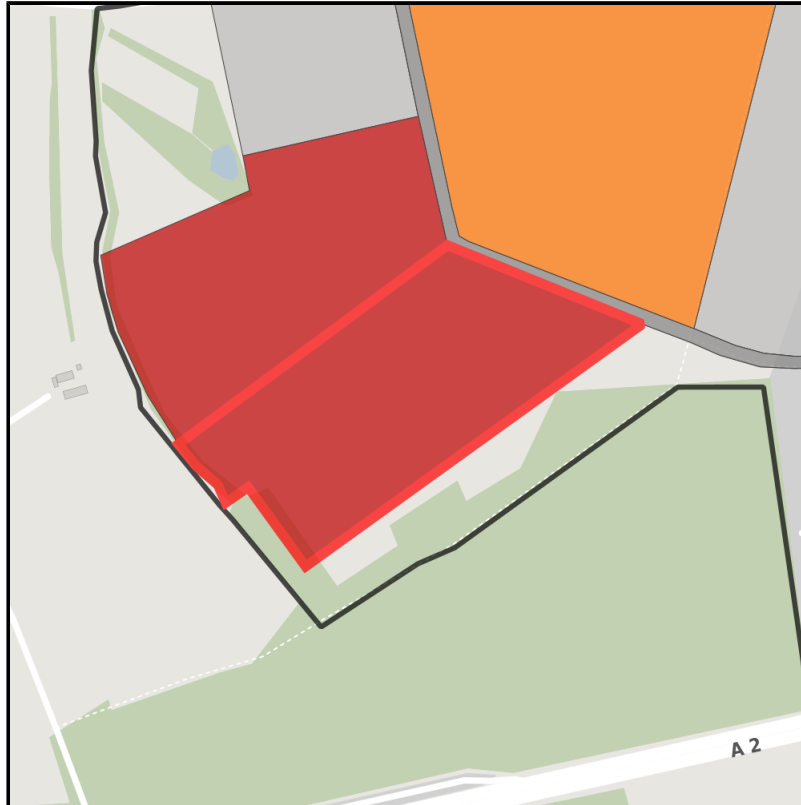

### AUREA DAS A2-WIRTSCHAFTSZENTRUM

Ort: Oelde

Regional overview

Municipal overview

Detail view

## Parcel

Area size	96,493 m <sup>2</sup>
Availability	Immediately available area
Area designation	Commercial zone
Divisible	No
24h operation	No