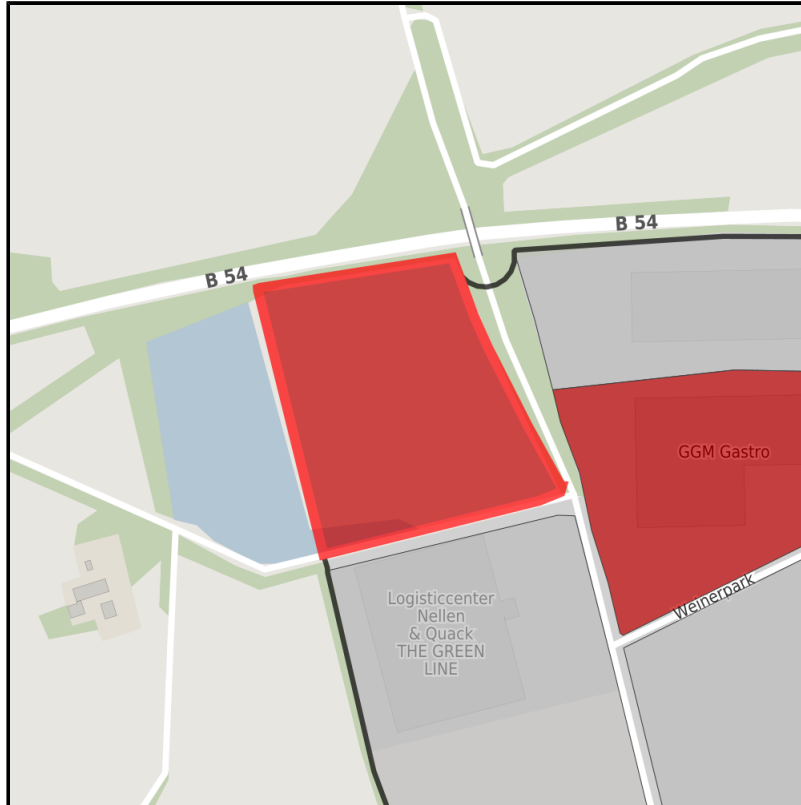

EXPOSÉ

Gewerbe- und Industriegebiet Weiner (Weinerpark)

Ort: Ochtrup

www.germansite.de

Regional overview

Municipal overview

Detail view

Parcel

Area size	39,738 m ²
Availability	Immediately available area
Area designation	Industrial area
Divisible	No
24h operation	No

Admin System Test

Admin_System_Test.png

EXPOSÉ

Gewerbe- und Industriegebiet Weiner (Weinerpark)

Ort: Ochtrup

Details on commercial zone

Area type GE / GI

Links

<https://muensterland.blis-online.eu>

Transport infrastructure

Freeway	A 31	2 km
Freeway	A 30	15 km
Airport	Twente (NL)	22 km
Airport	Münster/Osnabrück	40 km
Port	Rheine	22 km
Rail freight	Rheine	22 km