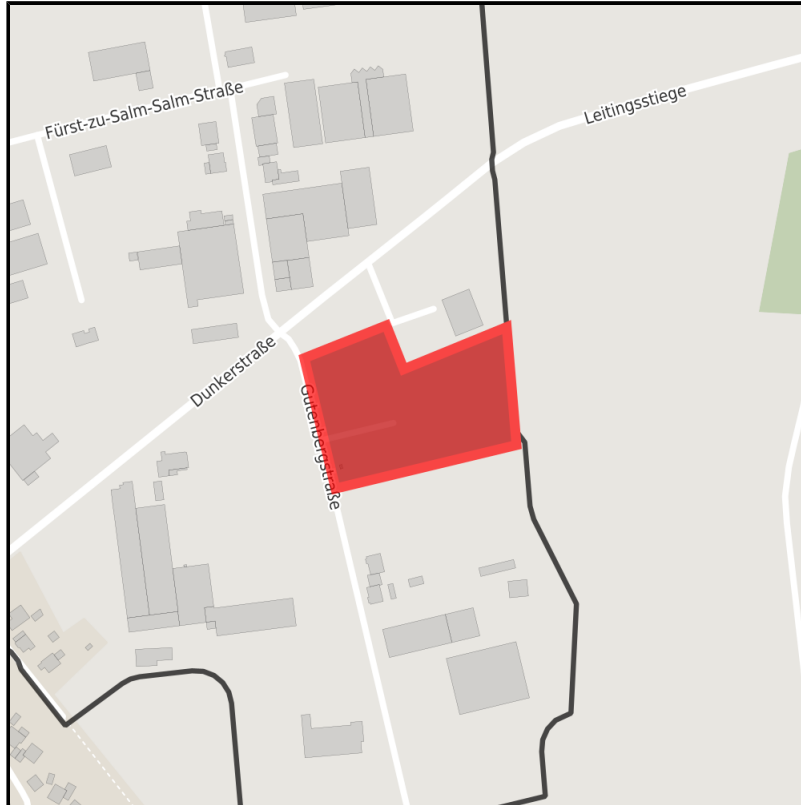

## Gewerbegebiet Burlo

Ort: Borken

Regional overview

Municipal overview

Detail view

### Parcel

Area size	11,782 m <sup>2</sup>
Availability	Immediately available area
Area designation	Industrial area
Divisible	No
24h operation	No