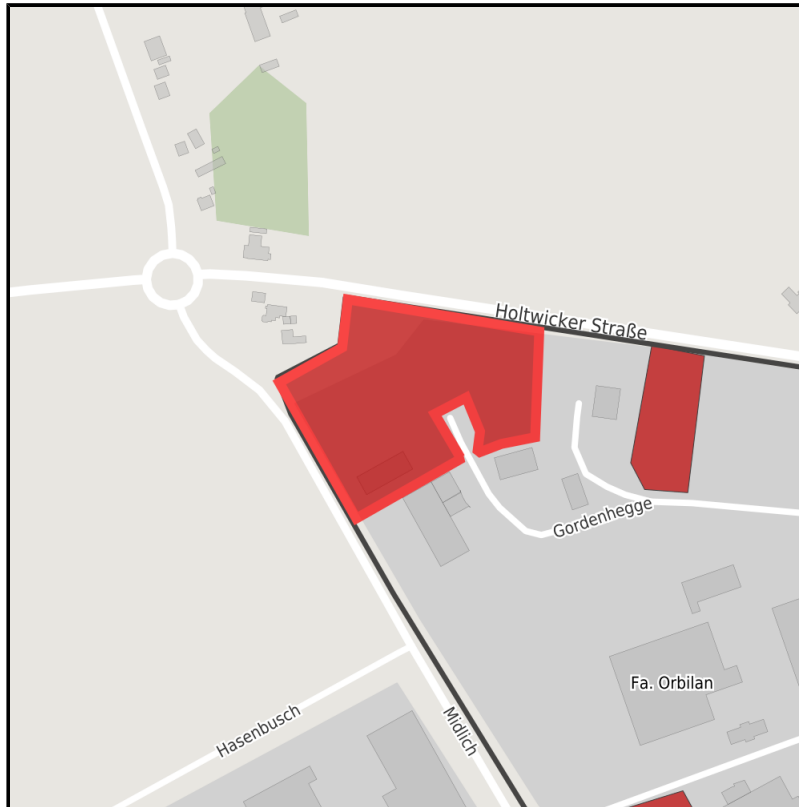

EXPOSÉ

Gewerbegebiet Eichenkamp Osterwick

Ort: Rosendahl

www.germansite.de

Regional overview

Municipal overview

Detail view

Parcel

Area size	19,805 m ²
Availability	Immediately available area
Area designation	Industrial area
Divisible	No
24h operation	No

Gewerbegebiet Eichenkamp Osterwick

Ort: Rosendahl

www.germansite.de

Details on commercial zone

Business park Eichenkamp Osterwick

Industry focus: Chemical industry, transport industry, ready-mixed concrete, window construction.

Area type GI

Note on traffic: General cargo station Coesfeld (10 km)

Note on area: Size of industrial zone: 25.5 ha (of which 4.2 ha still available)