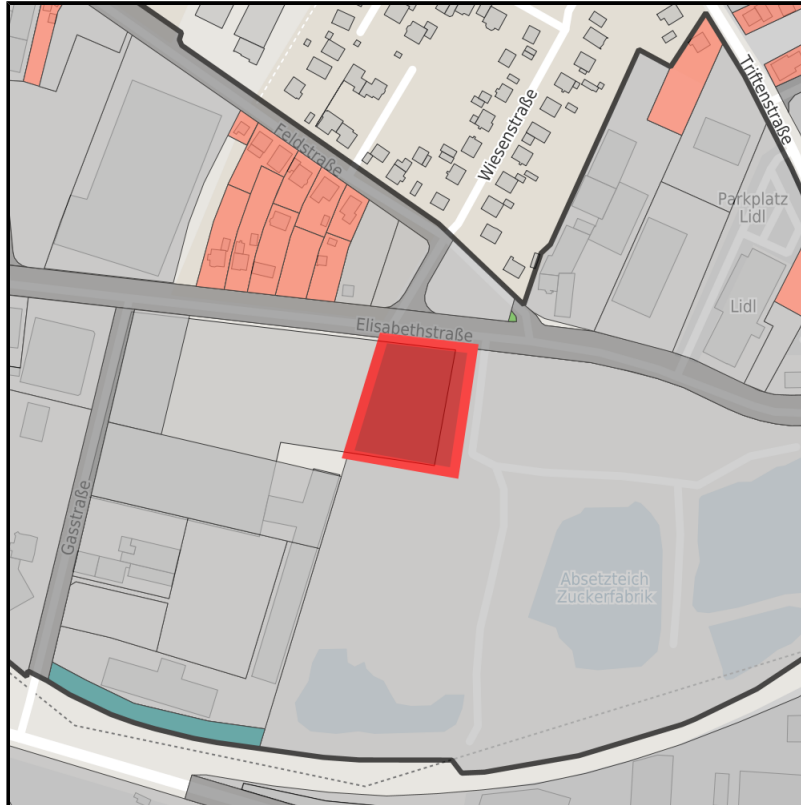

EXPOSÉ

Elisabethstraße

Ort: Lage

Regional overview

Municipal overview

Detail view

Parcel

Area size	4,449 m ²
Availability	Immediately available area
Divisible	No
24h operation	Yes

Details on commercial zone

Area type	GI / MI / GE
-----------	--------------

Transport infrastructure

Freeway	A2	16 km
Freeway	A33	200 km
Airport	Paderborn-Lippstadt	54 km
Port	Industriehafen Minden	50 km

EXPOSÉ

Elisabethstraße

Ort: Lage

Information about Lage

<http://www.lage.de>

Contact person

Jörg Moje

Stadt Lage