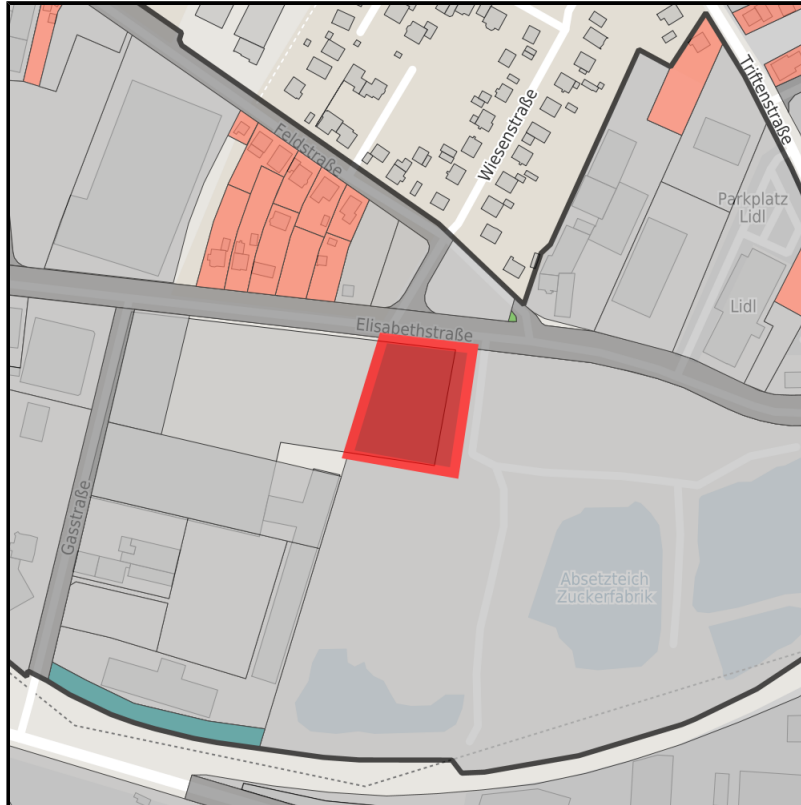

EXPOSÉ

Elisabethstraße

Ort: Lage

Regional overview

Municipal overview

Detail view

Parcel

Area size	4,449 m ²
Availability	Immediately available area
Divisible	No
24h operation	Yes

Details on commercial zone

Area type	GE / MI / GI
-----------	--------------

Transport infrastructure

Freeway	A2	16 km
Freeway	A33	200 km
Airport	Paderborn-Lippstadt	54 km
Port	Industriehafen Minden	50 km

EXPOSÉ

Elisabethstraße

Ort: Lage

Information about Lage

<http://www.lage.de>

Contact person

Jörg Moje

Stadt Lage