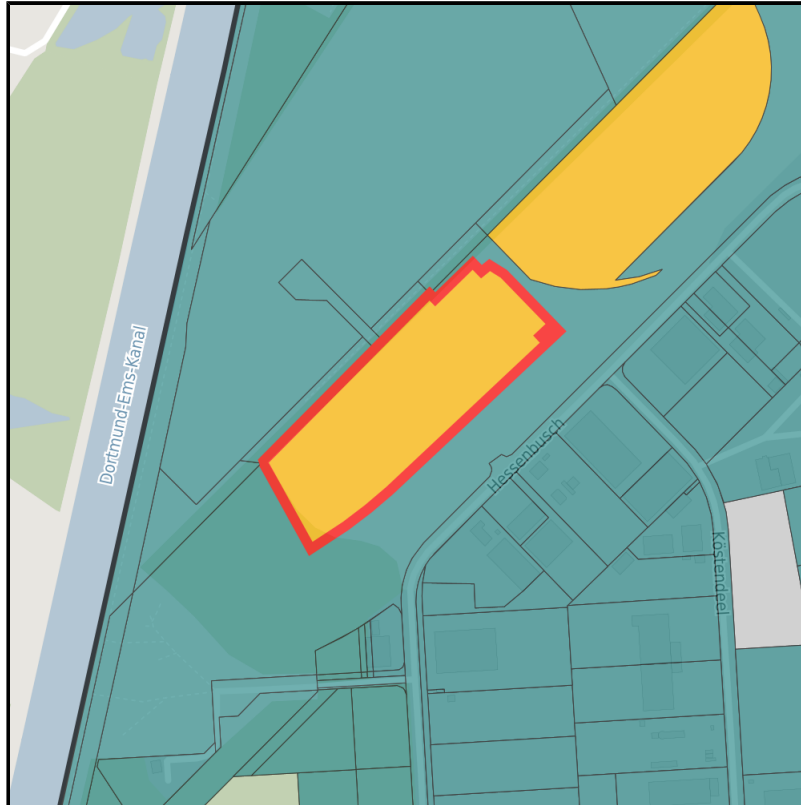

EXPOSÉ

Hessenweg

Ort: Münster

Regional overview

Municipal overview

Detail view

Parcel

Area size	23,412 m ²
Availability	Available area within medium term (2-5 years)
Area designation	Industrial area
Divisible	No
24h operation	Yes

EXPOSÉ

Hessenweg

Ort: Münster

Details on commercial zone

North-Hessenweg

Due to its particular proximity to the airport and the freeway, it is ideal for companies with a supra-regional orientation.

Area
type GI

Note on area: Size of industrial zone: 70 ha (of which 16 ha still available)

Note on use: Permissible use classes III-VII (1,000 m to the nearest housing

Specificsdevelopment)

Industrial plants with larger space requirements