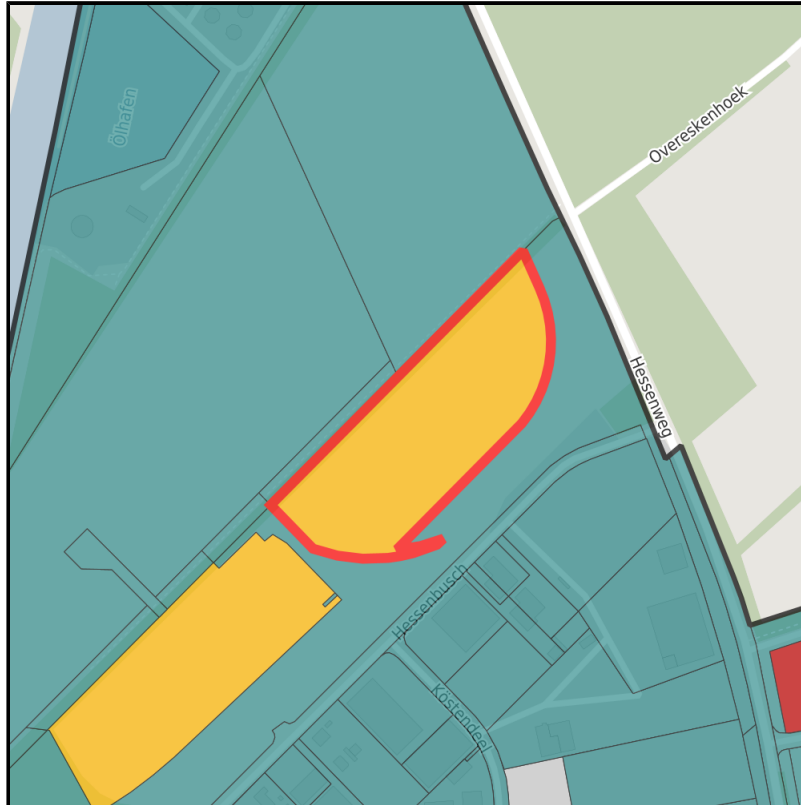

EXPOSÉ

Hessenweg

Ort: Münster

Regional overview

Municipal overview

Detail view

Parcel

Area size	26,469 m ²
Availability	Available area within medium term (2-5 years)
Area designation	Industrial area
Divisible	No
24h operation	Yes

Details on commercial zone

North-Hessenweg

Due to its particular proximity to the airport and the freeway, it is ideal for companies with a supra-regional orientation.

Area
type GI

Note on area: Size of industrial zone: 70 ha (of which 16 ha still available)