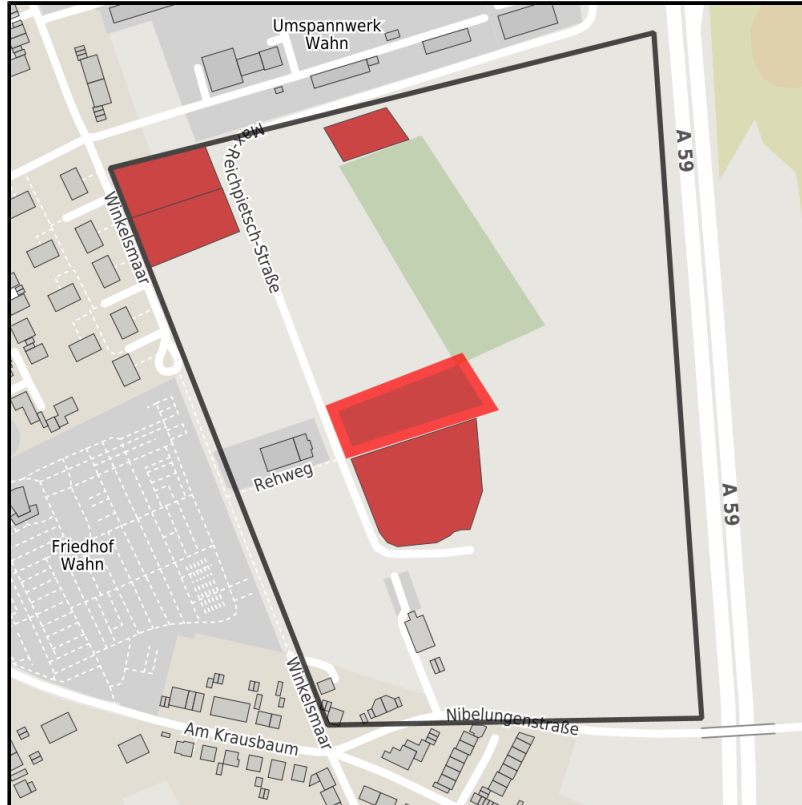

EXPOSÉ

Gewerbegebiet in Wahn-Süd (Köln-Porz)

Ort: Köln

www.germansite.de

Regional overview

Municipal overview

Detail view

Parcel

Area size	3,000 m ²
Price	165.00 €/m ²
Availability	Immediately available area
Divisible	No
24h operation	No
Description	Space ready for construction

Details on commercial zone

Industrial tax multiplier	475.00 %
Information on purchase price	Set price
Area type	GE
Specifics	Largest available area: 0.5 hectares Smallest available area: 0.1 hectares