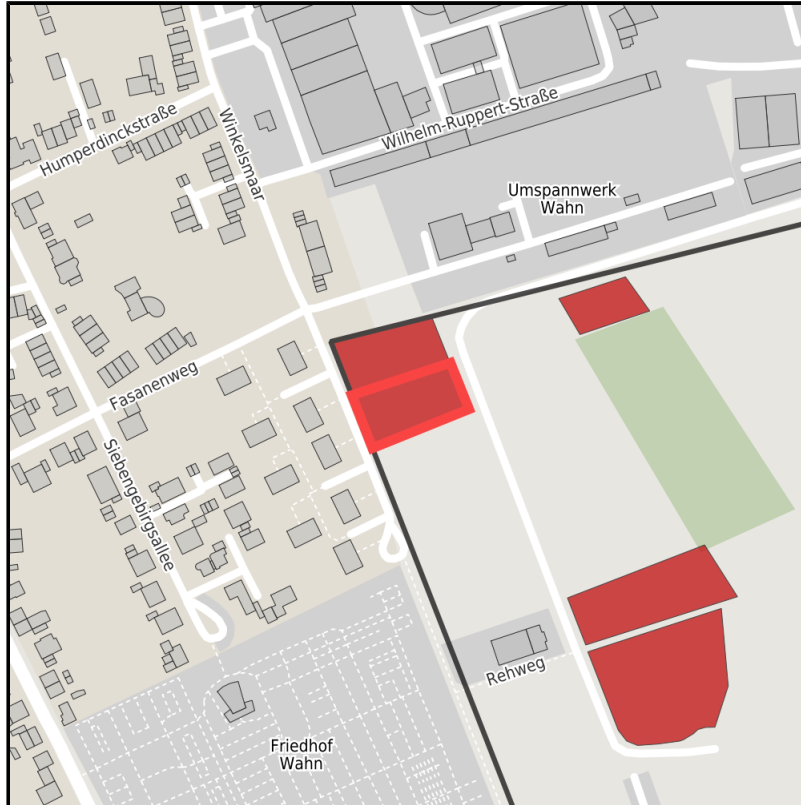

Gewerbegebiet in Wahn-Süd (Köln-Porz)

Ort: Köln

www.germansite.de

Regional overview

Municipal overview

Detail view

Parcel

Area size	2,000 m ²
Price	165.00 €/m ²
Availability	Immediately available area
Divisible	No
24h operation	No
Description	Space ready for construction

Details on commercial zone

Industrial tax multiplier	475.00 %
Information on purchase price	Set price
Area type	GE
Specifics	Largest available area: 0.5 hectares Smallest available area: 0.1 hectares

EXPOSÉ