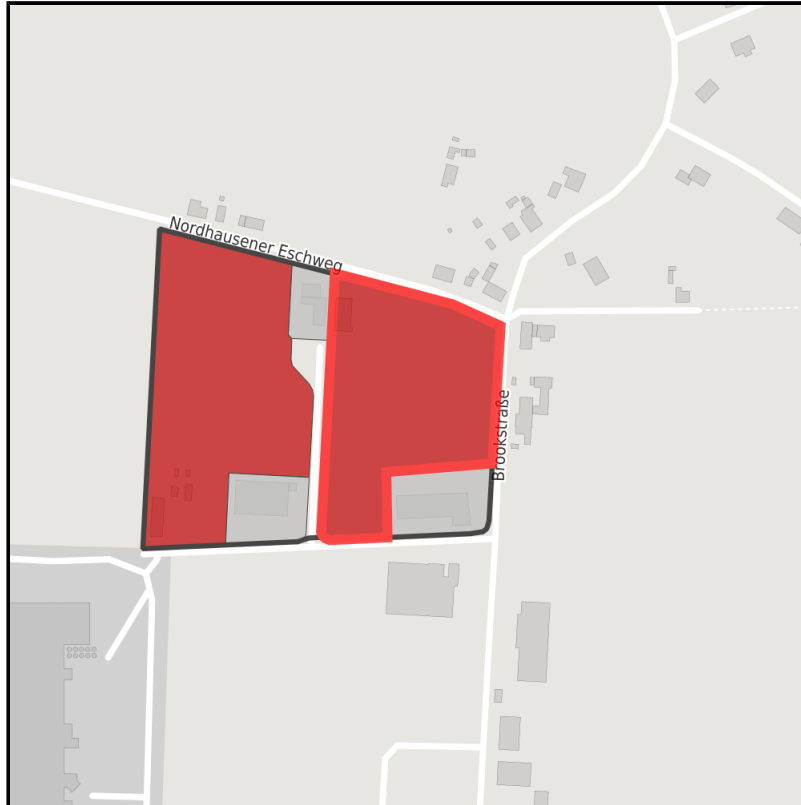

EXPOSÉ

Ost

Ort: Mettingen

Regional overview

Municipal overview

Detail view

Parcel

Area size	19,580 m ²
Availability	Immediately available area
Area designation	Commercial zone
Divisible	No
24h operation	No

EXPOSÉ

Ost

Ort: Mettingen

Details on commercial zone

Ost

We take care of your size-wishes

Area type

GE / GI