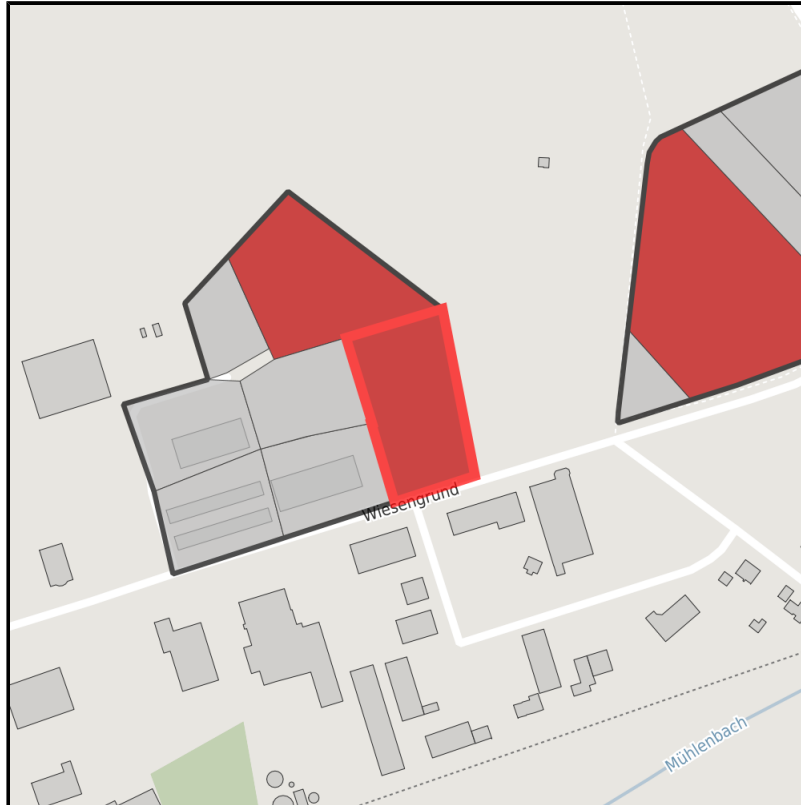

EXPOSÉ

Wiesengrund/ Haarstraße

Ort: Recke

Regional overview

Municipal overview

Detail view

Parcel

Area size	7,100 m ²
Availability	Immediately available area
Area designation	Commercial zone
Divisible	No
24h operation	No

Details on commercial zone

Industrial tax multiplier	422.00 %
Area type	GE

Links

<https://muensterland.blis-online.eu>

EXPOSÉ

Wiesengrund/ Haarstraße

Ort: Recke

Transport infrastructure

Freeway	A30	15 km
Airport	FMO	35 km

Information about Recke

Recke is a municipality in the district of Steinfurt, in North Rhine-Westphalia, Germany. Recke is situated approximately 20 km north-east of Rheine and 25 km north-west of Osnabrück.

Marktplatz_Recke

EXPOSÉ

Wiesengrund/ Haarstraße

Ort: Recke

Contact person

Wolfgang Reiners

Gemeinde Recke

Fachbereich I