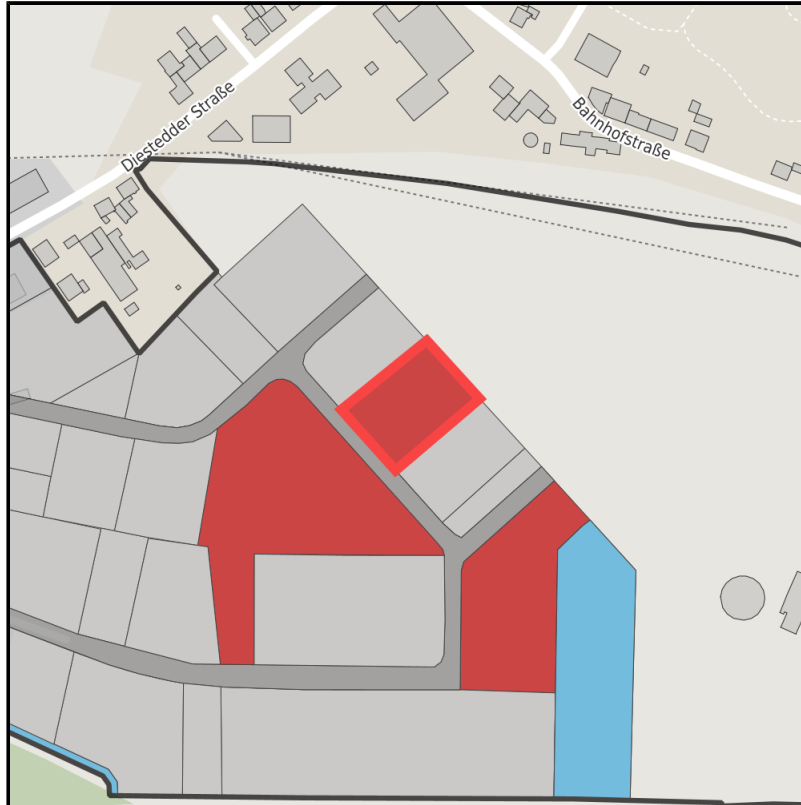

EXPOSÉ

Centraliapark

Ort: Wadersloh

Regional overview

Municipal overview

Detail view

Parcel

Area size	3,260 m ²
Price	39.50 €/m ²
Availability	Immediately available area
Area designation	Commercial zone
Divisible	Yes
24h operation	No

Details on commercial zone

Area type	GI / GE
-----------	---------

Links

<https://muensterland.blis-online.eu>

EXPOSÉ

Centraliapark

Ort: Wadersloh

Transport infrastructure