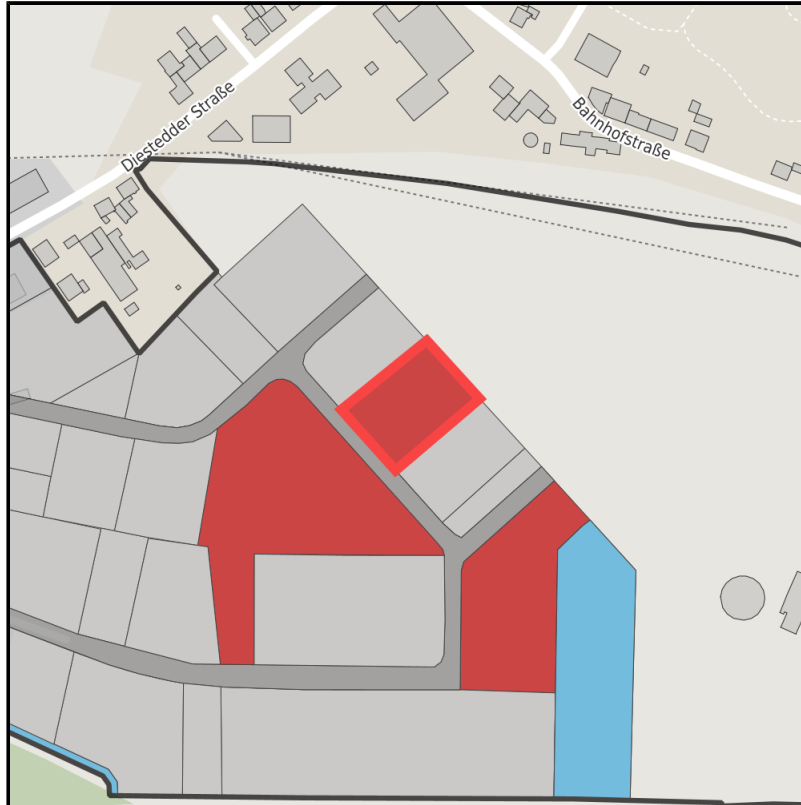

EXPOSÉ

Centraliapark

Ort: Wadersloh

Regional overview

Municipal overview

Detail view

Parcel

Area size	3,260 m ²
Price	39.50 €/m ²
Availability	Immediately available area
Area designation	Commercial zone
Divisible	Yes
24h operation	No

Details on commercial zone

Area type GE / GI

Links

<https://muensterland.blis-online.eu>

EXPOSÉ

Centraliapark

Ort: Wadersloh

Transport infrastructure