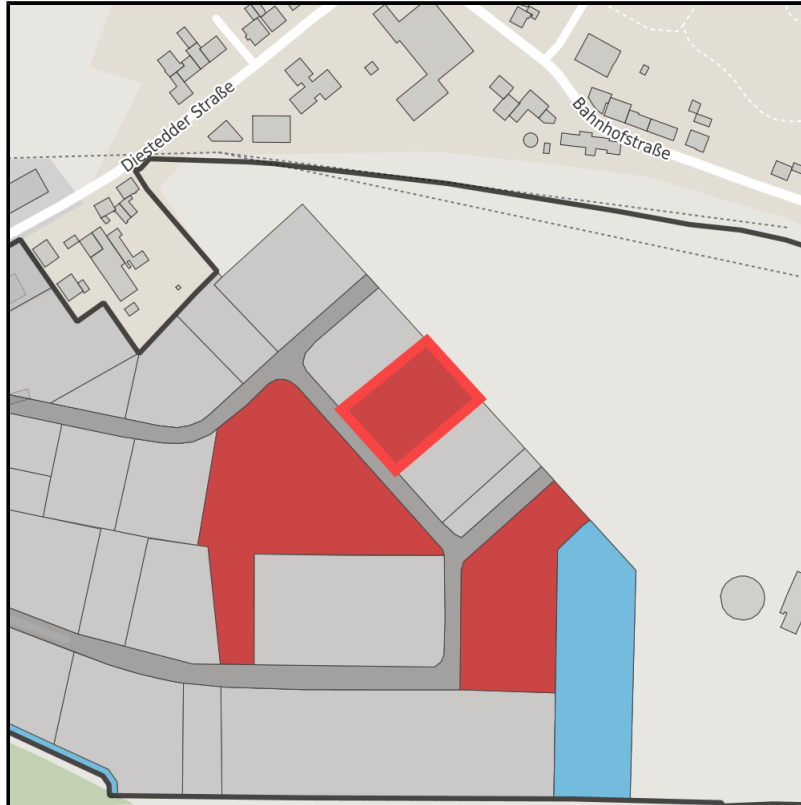

EXPOSÉ

Centraliapark

Ort: Wadersloh

Regional overview

Municipal overview

Detail view

Parcel

Area size	3,260 m ²
Price	39.50 €/m ²
Availability	Immediately available area
Area designation	Commercial zone
Divisible	Yes
24h operation	No

Details on commercial zone

Area type	GE / GI
-----------	---------

Links

<https://muensterland.blis-online.eu>

EXPOSÉ

Centraliapark

Ort: Wadersloh

Transport infrastructure