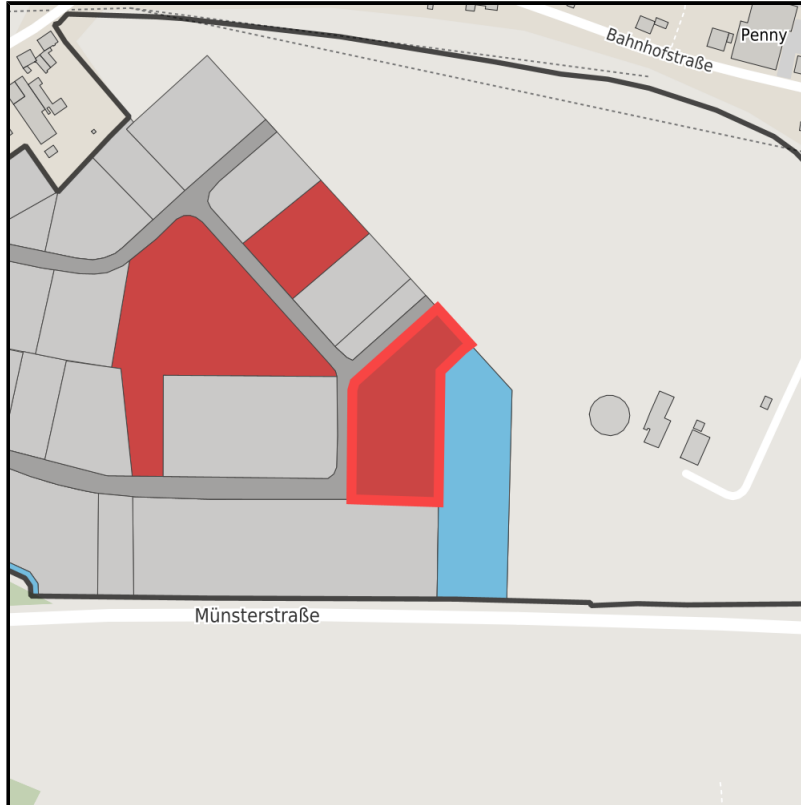

## Centraliapark

Ort: Wadersloh

Regional overview

Municipal overview

Detail view

### Parcel

Area size	6,400 m <sup>2</sup>
Price	39.50 €/m <sup>2</sup>
Availability	Immediately available area
Area designation	Industrial area
Divisible	Yes
24h operation	No