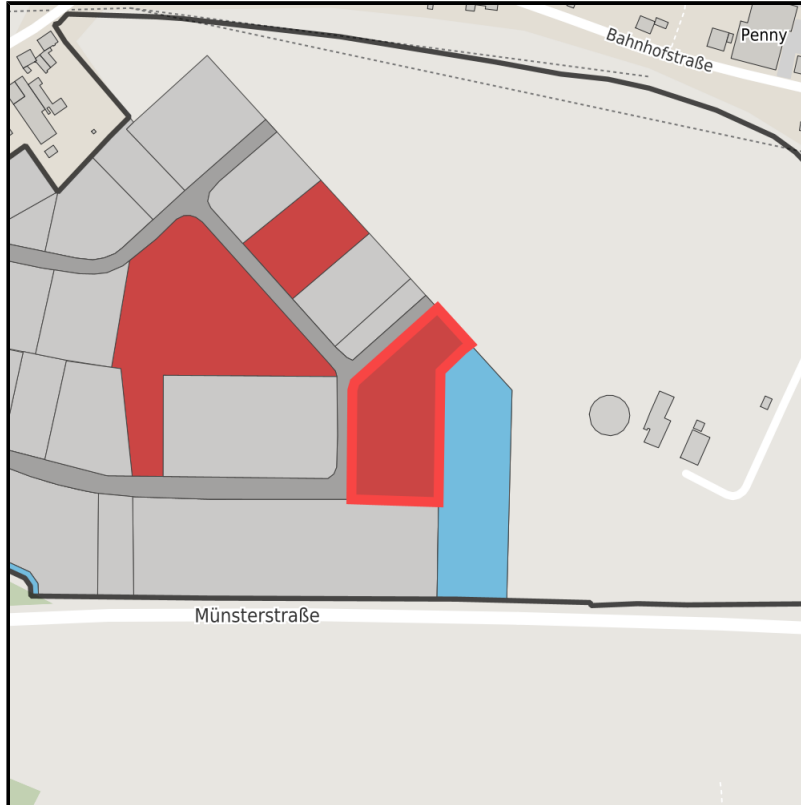

EXPOSÉ

Centraliapark

Ort: Wadersloh

Regional overview

Municipal overview

Detail view

Parcel

Area size	6,400 m ²
Price	39.50 €/m ²
Availability	Immediately available area
Area designation	Industrial area
Divisible	Yes
24h operation	No

Details on commercial zone

Area type	GE / GI
-----------	---------

Links

<https://muensterland.blis-online.eu>

EXPOSÉ

Centraliapark

Ort: Wadersloh

Transport infrastructure