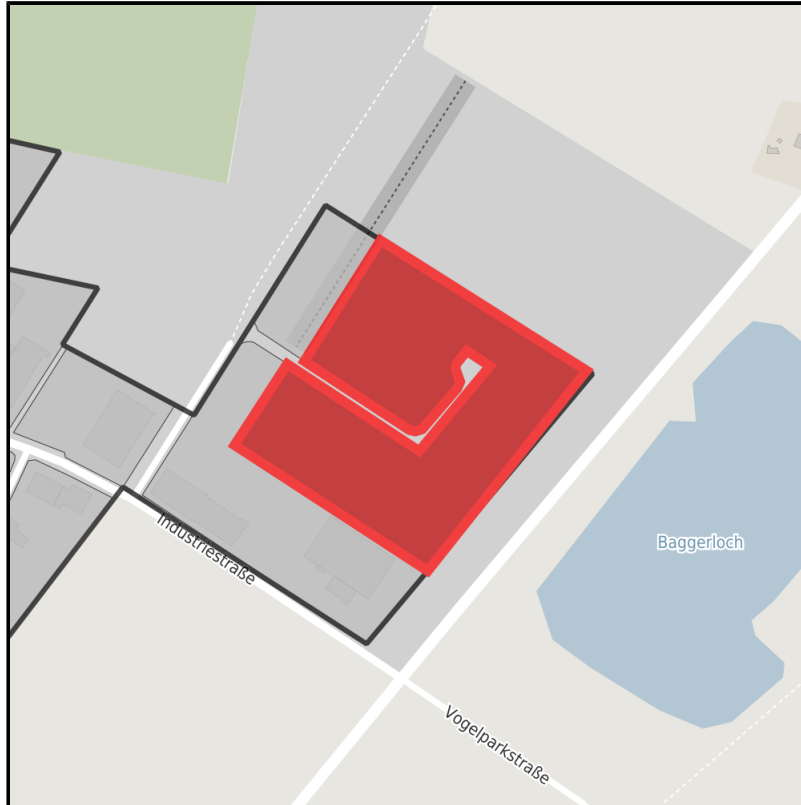

EXPOSÉ

Industrie- und Gewerbegebiet Metelen

Ort: Metelen

www.germansite.de

Regional overview

Municipal overview

Detail view

Parcel

Area size	48,619 m ²
Availability	Immediately available area
Area designation	Industrial area
Divisible	No
24h operation	No

EXPOSÉ

Industrie- und Gewerbegebiet Metelen

Ort: Metelen

Details on commercial zone

Industrial and business park Metelen

Extensive planning and design possibilities

Area type GI / GE

Note on site: General cargo station Rheine (20 km)

Specifics Note on site: Size of industrial zone: 52 ha (of which 10 ha still available)