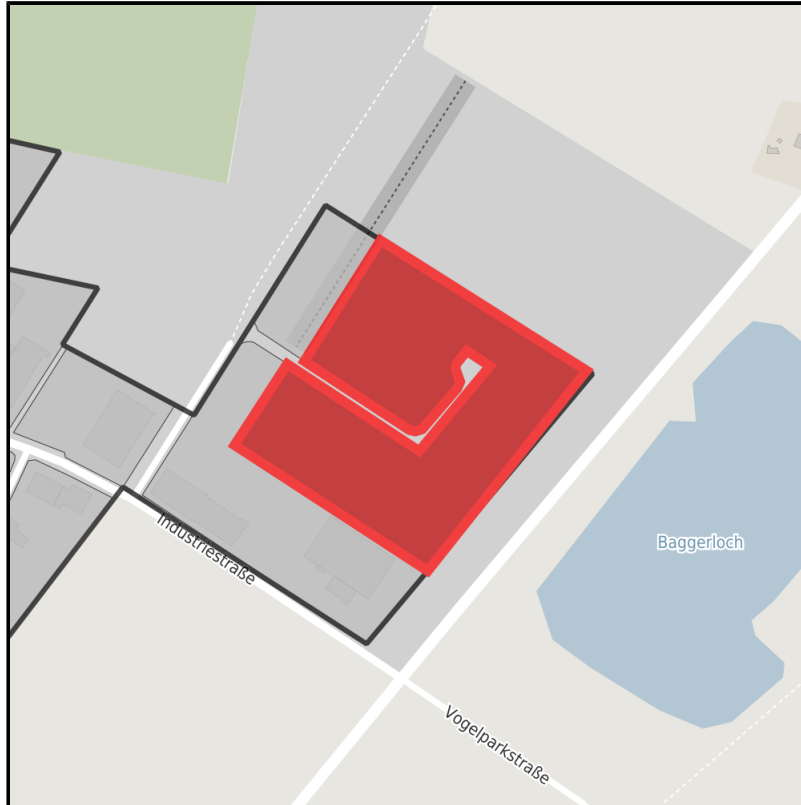

EXPOSÉ

Industrie- und Gewerbegebiet Metelen

Ort: Metelen

www.germansite.de

Regional overview

Municipal overview

Detail view

Parcel

Area size	48,619 m ²
Availability	Immediately available area
Area designation	Industrial area
Divisible	No
24h operation	No

EXPOSÉ

Industrie- und Gewerbegebiet Metelen

Ort: Metelen

Details on commercial zone

Industrial and business park Metelen

Extensive planning and design possibilities

Area type GE / GI

Note on site: General cargo station Rheine (20 km)

Specifics Note on site: Size of industrial zone: 52 ha (of which 10 ha still available)