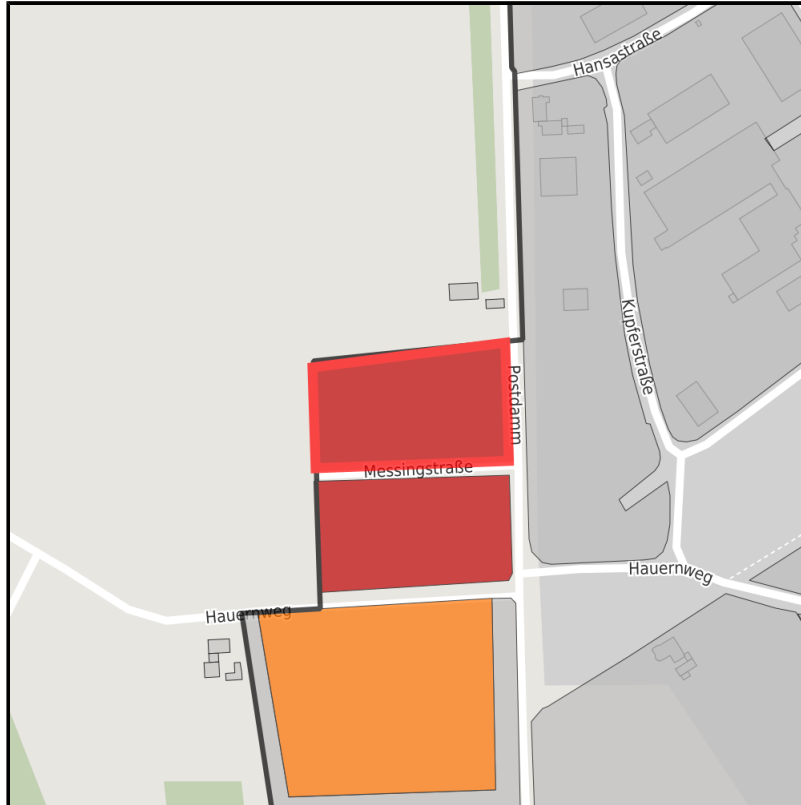

EXPOSÉ

Heiliges Feld

Ort: Hopsten

Regional overview

Municipal overview

Detail view

Parcel

| | |
|------------------|----------------------------|
| Area size | 9,618 m ² |
| Availability | Immediately available area |
| Area designation | Commercial zone |
| Divisible | No |
| 24h operation | No |

Details on commercial zone

Area type GE / GI

Links

<https://muensterland.blis-online.eu>

EXPOSÉ

Heiliges Feld

Ort: Hopsten

Transport infrastructure

| | | |
|--------------|-------------------|-------|
| Freeway | A 30 | 8 km |
| Airport | Münster/Osnabrück | 38 km |
| Port | Spelle | 8 km |
| Rail freight | Rheine | 23 km |

Contact person

Ludger Kleine-Harmeyer