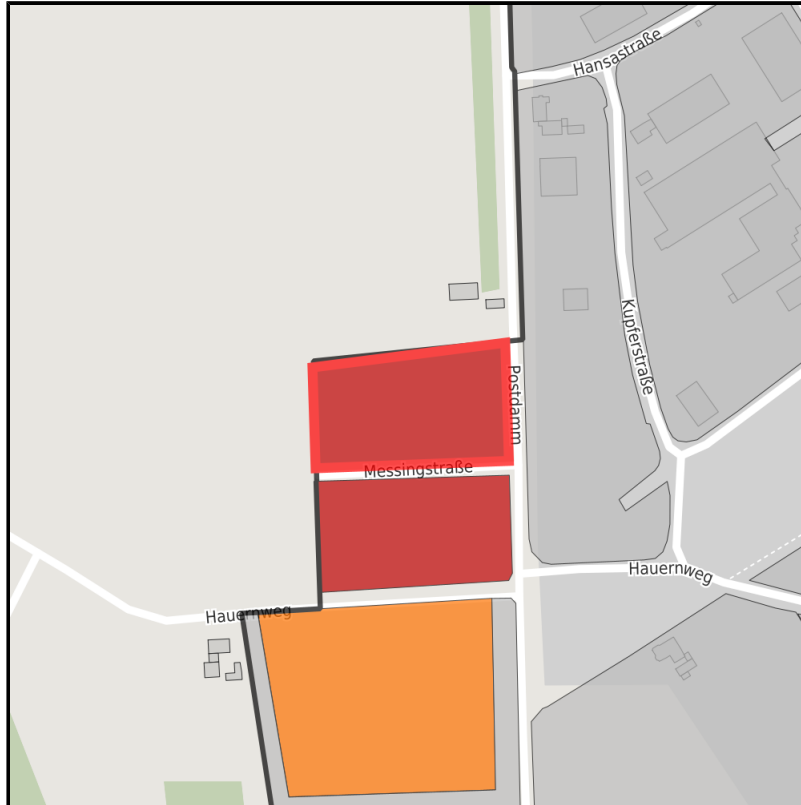

EXPOSÉ

Heiliges Feld

Ort: Hopsten

Regional overview

Municipal overview

Detail view

Parcel

Area size	9,618 m ²
Availability	Immediately available area
Area designation	Commercial zone
Divisible	No
24h operation	No

Details on commercial zone

Area type GE / GI

Links

<https://muensterland.blis-online.eu>

EXPOSÉ

Heiliges Feld

Ort: Hopsten

Transport infrastructure