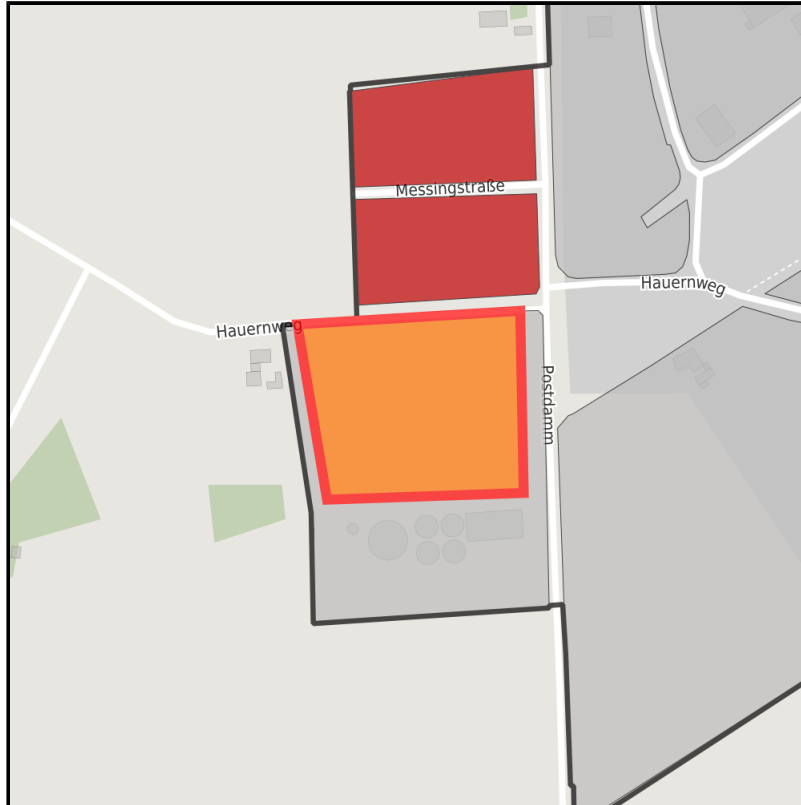

## EXPOSÉ

Heiliges Feld

Ort: Hopsten

Regional overview

Municipal overview

Detail view

### Parcel

Area size	18,901 m <sup>2</sup>
Availability	Available area within short term (< 2 years)
Area designation	Commercial zone
Divisible	No
24h operation	No

## EXPOSÉ

Heiliges Feld

Ort: Hopsten