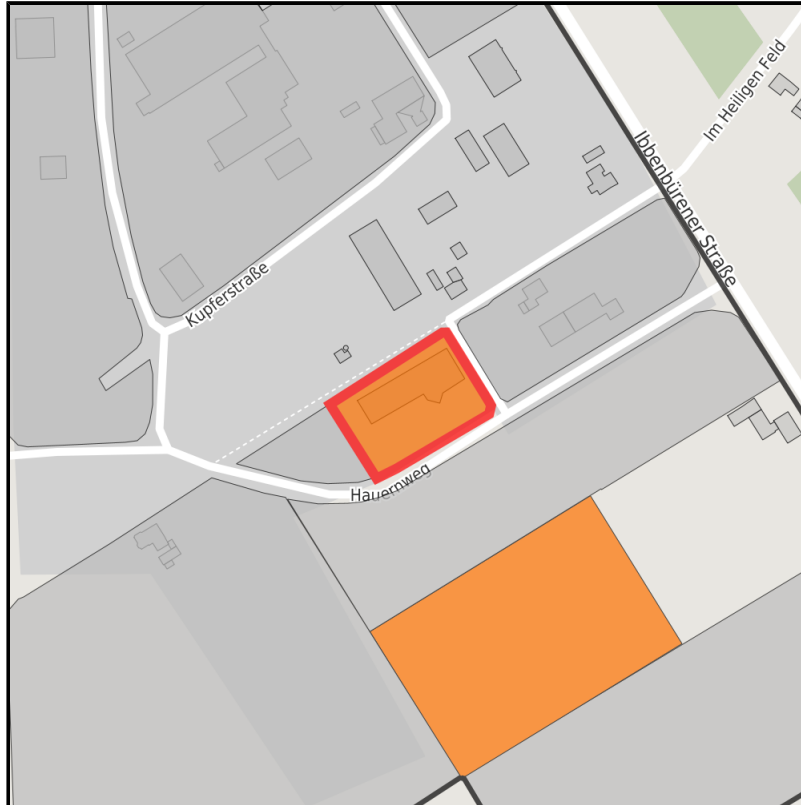

EXPOSÉ

Heiliges Feld

Ort: Hopsten

Regional overview

Municipal overview

Detail view

Parcel

Area size	5,084 m ²
Availability	Available area within short term (< 2 years)
Area designation	Commercial zone
Divisible	No
24h operation	No

Details on commercial zone

Area type GE / GI

Links

<https://muensterland.blis-online.eu>

EXPOSÉ

Heiliges Feld

Ort: Hopsten

Transport infrastructure