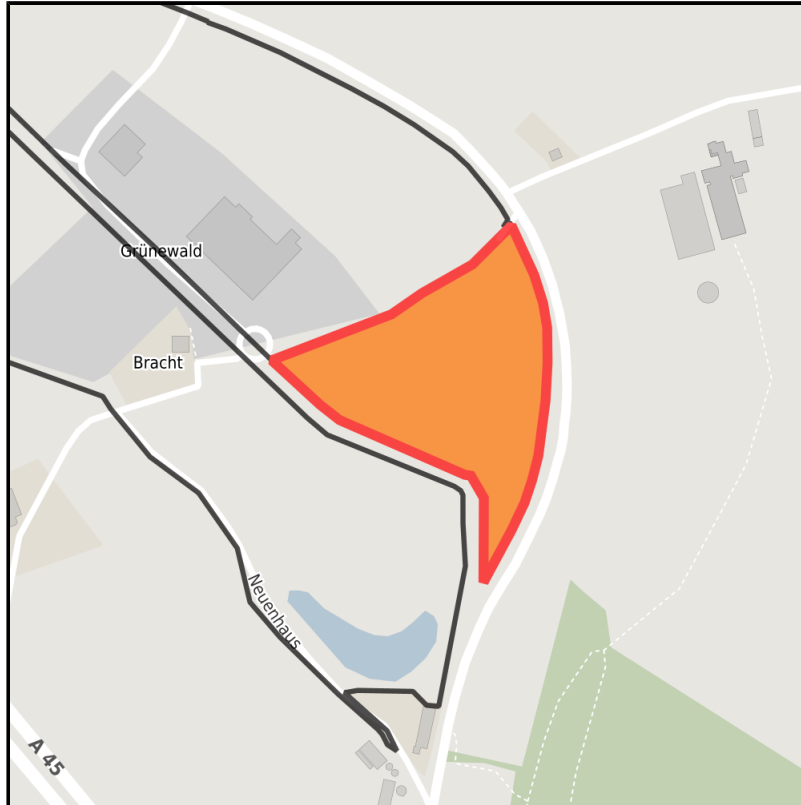

Interkommunales Gewerbegebiet Grünewald

Ort: Meinerzhagen

www.germansite.de

Regional overview

Municipal overview

Detail view

Parcel

Area size	35,938 m <sup>2</sup>
Availability	Available area within short term (< 2 years)
Area designation	Industrial area
Divisible	No
24h operation	No