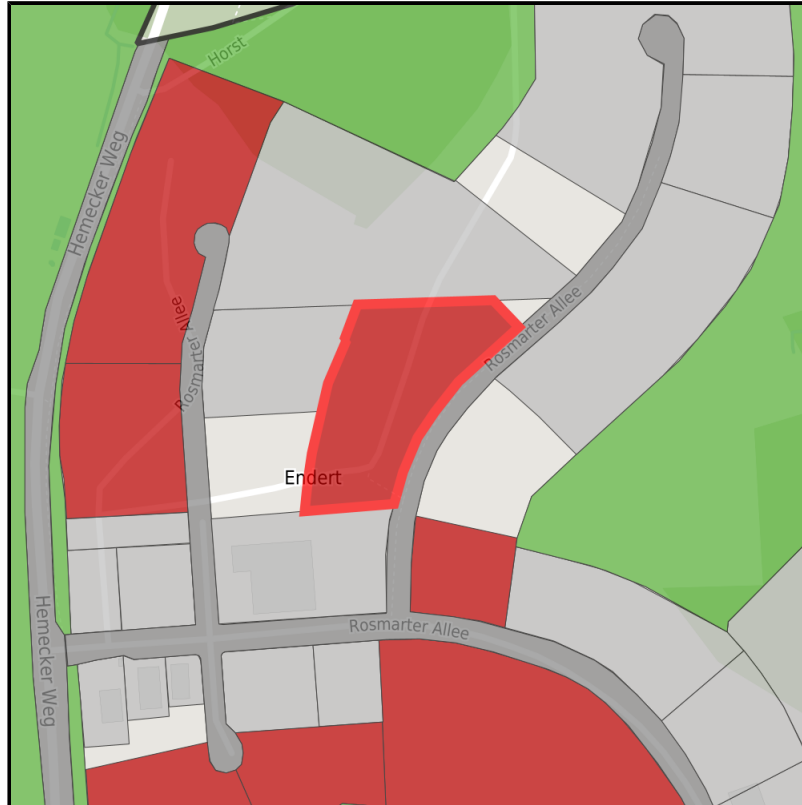

### Märkischer Gewerbepark Rosmart

Ort: Altena

Regional overview

Municipal overview

Detail view

### Parcel

Area size	12,300 m <sup>2</sup>
Availability	Immediately available area
Area designation	Commercial zone
Divisible	Yes
24h operation	No

### Details on commercial zone

Ideal location conditions for your company - Märkischer Gewerbepark Rosmart

The intermunicipal Märkische Gewerbepark Rosmart is located in the center of the Märkischer Kreis district in the city triangle of Altena, Lüdenscheid and Werdohl not far from the Lüdenscheid junction of the freeway A45. The business park offers space and potential for multi-layered settlement requirements in terms of property size and location quality. Current information on the availability of land is available at: [www.gewerbepark-rosmart.de](http://www.gewerbepark-rosmart.de)