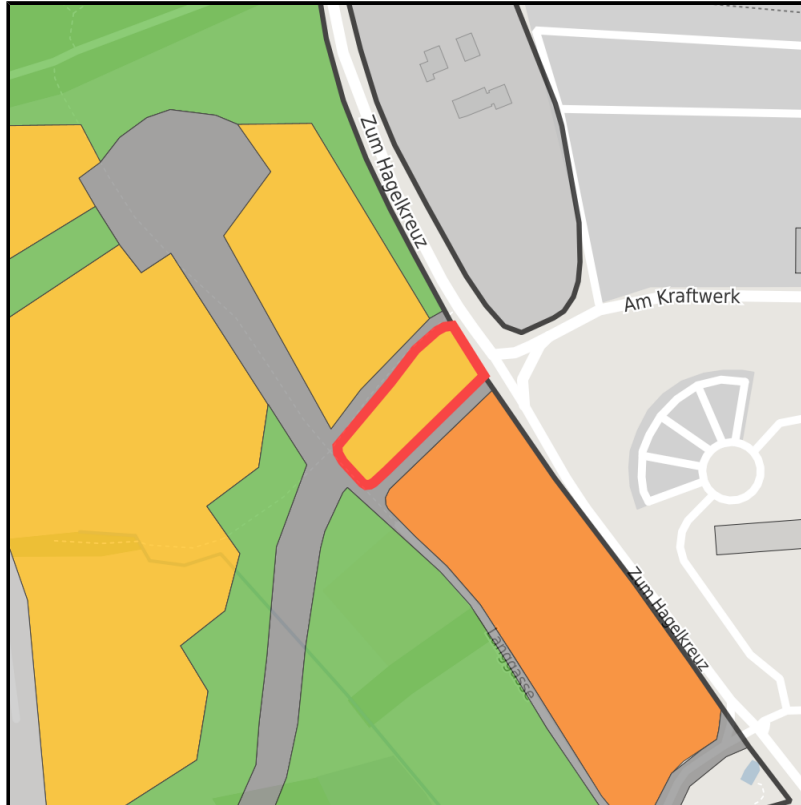

**Industrie- und Gewerbepark Eschweiler (IGP/A4-Initiative)**

**Ort: Eschweiler**

[www.germansite.de](http://www.germansite.de)

Regional overview

Municipal overview

Detail view

**Parcel**

Area size	4,190 m <sup>2</sup>
Availability	Available area within medium term (2-5 years)
Area designation	Commercial zone
Divisible	No
24h operation	No