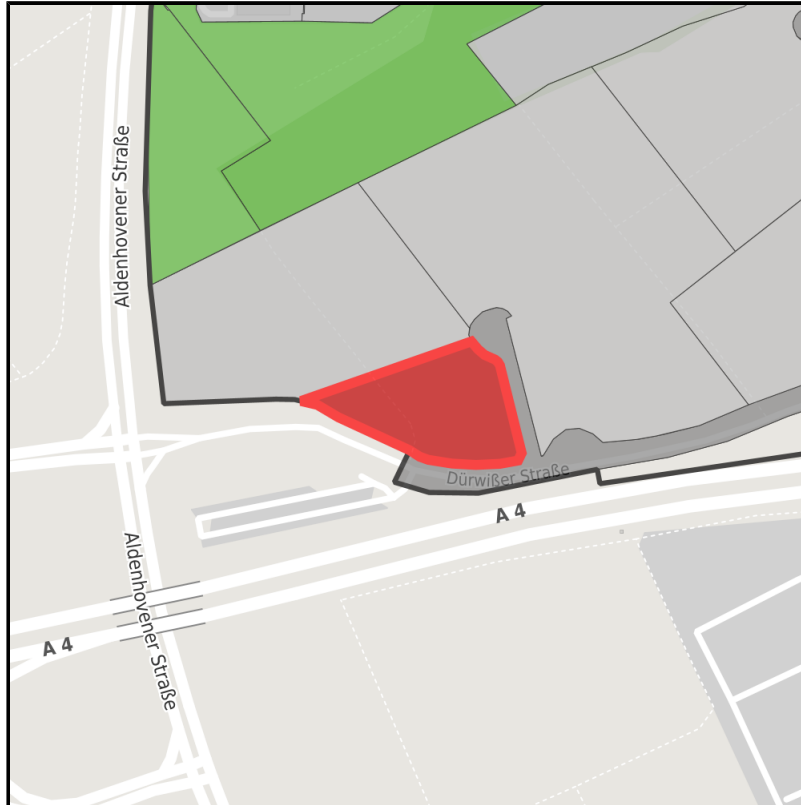

Industrie- und Gewerbepark Eschweiler (IGP/A4-Initiative)

Ort: Eschweiler

www.germansite.de

Regional overview

Municipal overview

Detail view

Parcel

Area size	8,000 m ²
Availability	Immediately available area
Area designation	Industrial area
Divisible	No
24h operation	No

Details on commercial zone

IGP Eschweiler

EXPOSÉ

Industrie- und Gewerbepark Eschweiler (IGP/A4-Initiative)

Ort: Eschweiler

www.germansite.de

Thanks to naturally landscaped surroundings with a generous proportion of green spaces people here have a pleasant working atmosphere and the companies have a representative environment. The IGP has an unusual building development concept: three concentric semi-circles form a group around a center. The inner semi-circle is reserved for service companies, the restaurants/bar and hotel trade. The middle ring is intended for smaller and medium-sized commercial enterprises, and the outer ring for industrial companies.