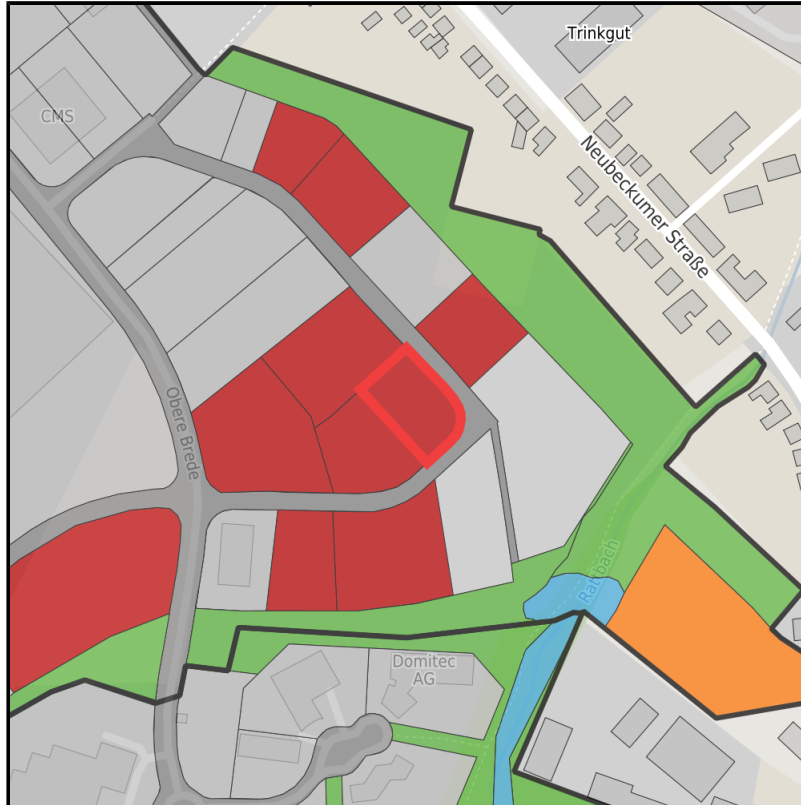

EXPOSÉ

Gewerbegebiet Obere Brede an der A2

Ort: Beckum

www.germansite.de

Regional overview

Municipal overview

Detail view

Parcel

Area size	2,100 m ²
Availability	Immediately available area
Divisible	No
24h operation	No

gb60_.jpg

Gewerbegebiet Obere Brede an der A2**Ort: Beckum**

www.germansite.de

Details on commercial zone

Business park Obere Brede at the A2

In the north, the Tuttenbrock Lake forms the basic framework for the development of a high-quality leisure area. It is a former quarry that has been recultivated and is used as a popular bathing lake. Commercial enterprises find a high-quality location with a very special environment here. A lunch break at the lake, the end of the day at the beach, in the fitness center or in the yoga studio - all this is possible in this area. Nearest university location: University of Applied Sciences 3 km, University of Münster 40 km.

Area type GE / GI

Specifics The site is located in the immediate vicinity of the A2 freeway Beckum exit.

Links<https://muensterland.blis-online.eu>**Transport infrastructure**

Freeway	A 2	1 km
Airport	Dortmund	30 km
Airport	Münster / Osnabrück	55 km
Port	Hamm	20 km
Rail freight	Hamm	15 km