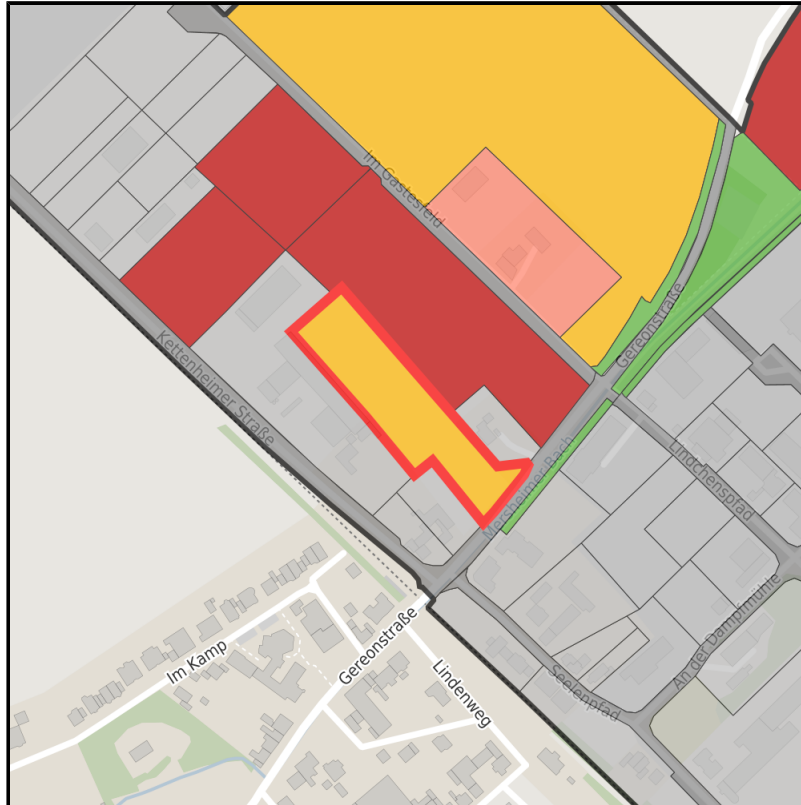

### Gewerbegebiet Vettweiß

Ort: Vettweiß

Regional overview

Municipal overview

Detail view

## Details on commercial zone

Vettweiß - The ABC for your success

The Vettweiss commercial zone is well located in the Aachen - Bonn - Cologne (ABC) city triangle. Situated on the outskirts of Vettweiss, the Vettweiss commercial zone provides your employees with numerous utilities which can be reached easily on foot. Favorable space prices as well as a legally binding development plan will guarantee that your business has an optimum start in Vettweiss.