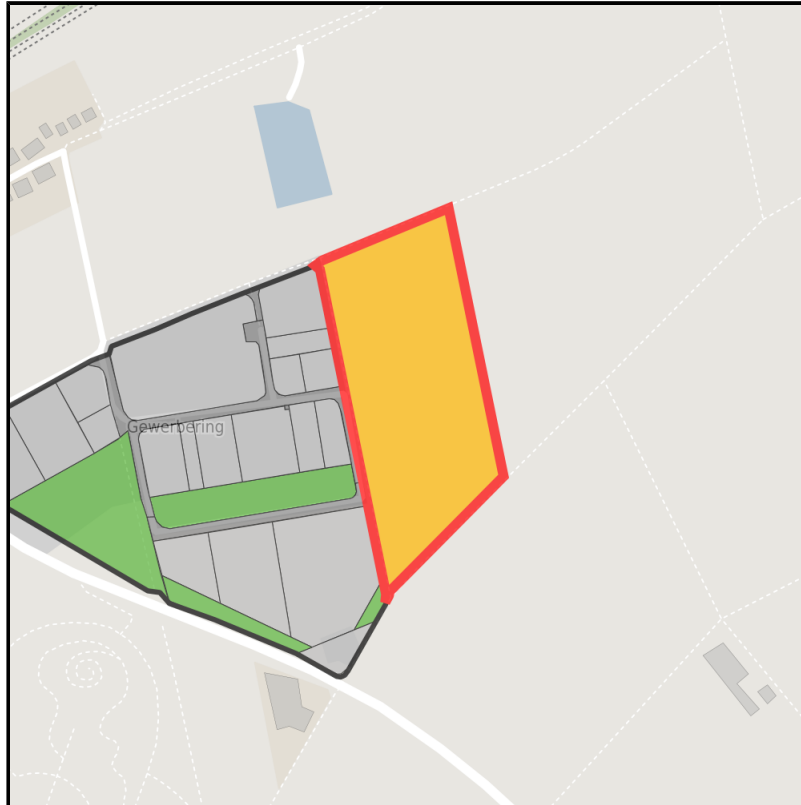

Gewerbegebiet Auf der Heide

Ort: Merzenich

www.germansite.de

Regional overview

Municipal overview

Detail view

Parcel

Area size	44,842 m ²
Availability	Available area within medium term (2-5 years)
Area designation	Commercial zone
Divisible	Yes
24h operation	No

Gewerbegebiet Auf der Heide

Ort: Merzenich

www.germansite.de

Details on commercial zone

The 15 ha commercial zone is located less than 100 meters north of the edge of the Merzenich community, directly at the S-Bahn station. The cities of Düren and Cologne are within easy reach. Adjacent to the site is the Steinweg local recreation area, so that leisure and recreational opportunities are available in the immediate vicinity.

Industrial tax multiplier	400.00 %
Price	38.50 € / m ²
Area type	GE

Links

<https://www.gistra.de>

Erreichbarkeit in 20 Minuten: 417.000 Einwohner

Transport infrastructure

Freeway	A4	6 km
Airport	Köln-Bonn	55 km
Airport	Maastricht-Aachen	70 km
Port	Köln	50 km
Rail freight	Düren	6 km