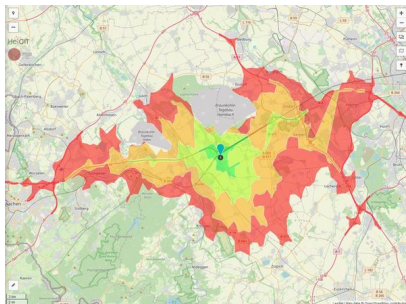

Gewerbegebiet Auf der Heide

Ort: Merzenich

www.germansite.de

Regional overview

Municipal overview

Detail view

Parcel

Area size	44,842 m ²
Availability	Available area within medium term (2-5 years)
Area designation	Commercial zone
Divisible	Yes
24h operation	No

Gewerbegebiet Auf der Heide

Ort: Merzenich

www.germansite.de

Details on commercial zone

The 15 ha commercial zone is located less than 100 meters north of the edge of the Merzenich community, directly at the S-Bahn station. The cities of Düren and Cologne are within easy reach. Adjacent to the site is the Steinweg local recreation area, so that leisure and recreational opportunities are available in the immediate vicinity.

Industrial tax multiplier	400.00 %
Price	38.50 € / m ²
Area type	GE

Links

<https://www.gistra.de>

Erreichbarkeit in 20 Minuten: 417.000 Einwohner

Transport infrastructure

Freeway	A4	6 km
Airport	Köln-Bonn	55 km
Airport	Maastricht-Aachen	70 km
Port	Köln	50 km
Rail freight	Düren	6 km