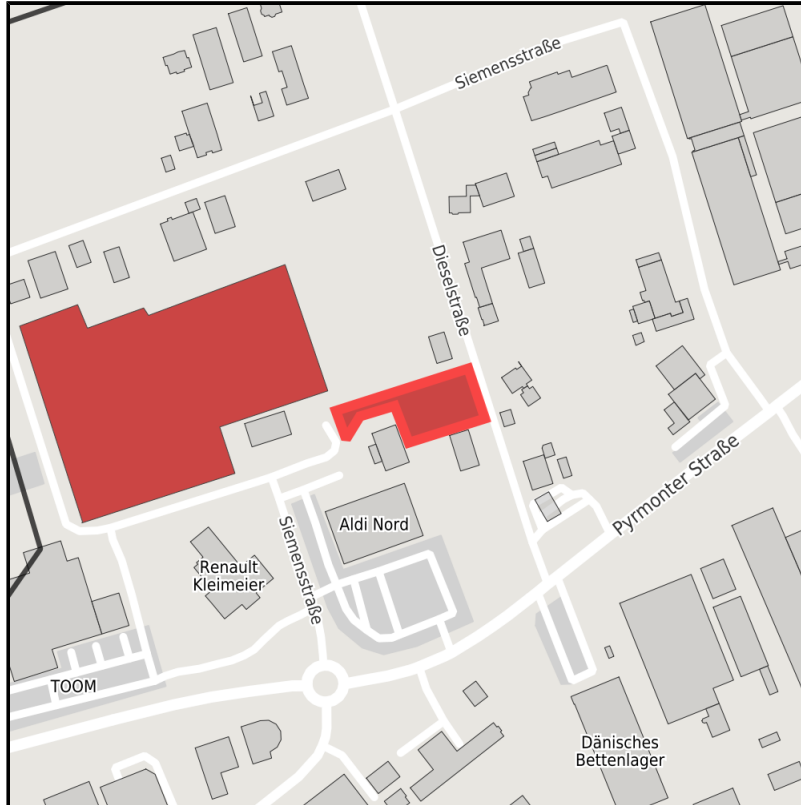

Gewerbegebiet Pyrmonter Straße

Ort: Lügde

www.germansite.de

Regional overview

Municipal overview

Detail view

Parcel

Area size	2,000 m ²
Availability	Immediately available area
Divisible	No
24h operation	No

Details on commercial zone

Area type	GE
-----------	----

EXPOSÉ

Gewerbegebiet Pyrmonter Straße

Ort: Lügde

Transport infrastructure

Freeway	A2	45 km
Freeway	A33	53 km
Airport	Paderborn	70 km
Airport	Hannover	80 km
Port	Minden	65 km
Rail freight	Bielefeld	65 km
Rail freight	Gütersloh	75 km