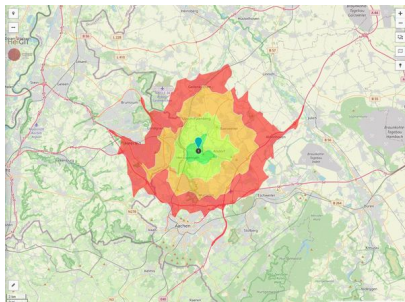

Area size	4,875 m ²
Price	25.00 €/m ²
Availability	Immediately available area
Area designation	Commercial zone
Divisible	No
24h operation	No

Handels- und Gewerbepark Nordstern**Ort: Herzogenrath**

www.germansite.de

Details on commercial zone

Handels- und Gewerbepark Nordstern

The Handels- und Gewerbepark Nordstern is a young and very popular business park. Based on an attractive price level and the easily accessible location between Herzogenrath and Merkstein a couple of strong frequency companies have located.

Industrial tax multiplier	485.00 %
Area type	GE

Links<https://www.gistra.de>

Erreichbarkeit in 20 Minuten: 381.000
Einwohner

Transport infrastructure

Freeway	A 4	9.5 km
Freeway	A 44	11.7 km
Airport	Maastrich-Aachen	36.8 km
Airport	Liège (B)	81.4 km
Port	Binnenhavenweg Stein (NL)	36.1 km
Port	Holtums-Noordsweg Born (NL)	45.1 km