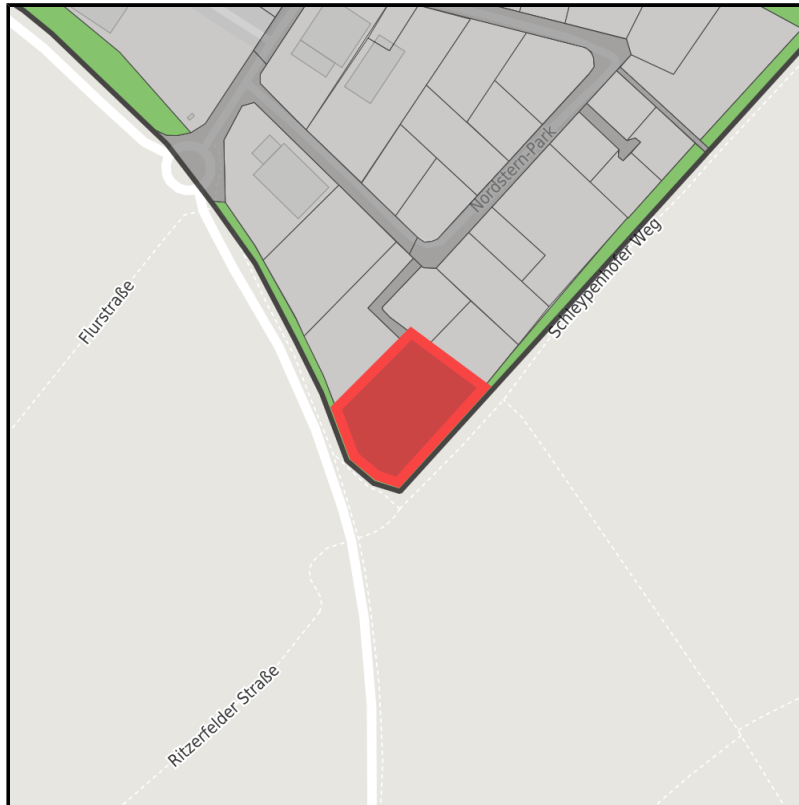

EXPOSÉ

Handels- und Gewerbepark Nordstern

Ort: Herzogenrath

www.germansite.de

Regional overview

Municipal overview

Detail view

Parcel

Area size	4,875 m ²
Price	25.00 €/m ²
Availability	Immediately available area
Area designation	Commercial zone
Divisible	No
24h operation	No

Handels- und Gewerbepark Nordstern**Ort: Herzogenrath**

www.germansite.de

Details on commercial zone

Handels- und Gewerbepark Nordstern

The Handels- und Gewerbepark Nordstern is a young and very popular business park. Based on an attractive price level and the easily accessible location between Herzogenrath and Merkstein a couple of strong frequency companies have located.

Industrial tax multiplier	485.00 %
Area type	GE

Links<https://www.gistra.de>

Erreichbarkeit in 20 Minuten: 381.000
Einwohner

Transport infrastructure

Freeway	A 4	9.5 km
Freeway	A 44	11.7 km
Airport	Maastrich-Aachen	36.8 km
Airport	Liège (B)	81.4 km
Port	Binnenhavenweg Stein (NL)	36.1 km
Port	Holtums-Noordsweg Born (NL)	45.1 km