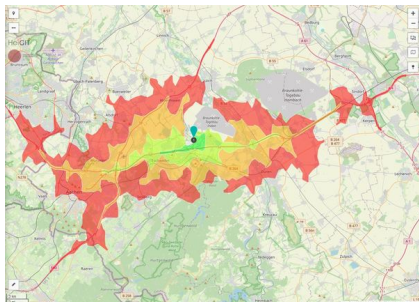

Gewerbe- und Industriegebiet Am Grachtweg (Teil Eschweiler) (A4-Initiative)

Ort: Eschweiler

www.germansite.de

Regional overview

Municipal overview

Detail view

Parcel

Area size	21,785 m ²
Availability	Immediately available area
Area designation	Industrial area
Divisible	No
24h operation	No

EXPOSÉ

Gewerbe- und Industriegebiet Am Grachtweg (Teil Eschweiler) (A4-Initiative)

Ort: Eschweiler

www.germansite.de

Details on commercial zone

Your energy site near the highway A4!

The approx. 31 ha planned area is located in the immediate vicinity of the 2300 MW Weisweiler power plant. The area of the intermunicipal zone borders in the south-west onto the power plant's tracks which are connected to the public rail network and can be used in consultation with the owners. Due to the area's designation as an industrial zone, building heights up to a maximum of 47 m are possible.

Industrial tax multiplier	430.00 %
Area type	GI

Links

<https://www.gistra.de>

Erreichbarkeit in 20 Minuten: 493.000 Einwohner

Industriegebiet Am Grachtweg

Transport infrastructure

Freeway	A4	2 km
Airport	Maastricht-Aachen	50 km
Airport	Köln-Bonn	70 km
Port	Born (NL)	50 km
Port	Köln	60 km
Rail freight	Kraftwerk Weisweiler	2 km

Information about Eschweiler

Eschweiler lies to the north of the Eifel and is embedded in delightful and densely wooded surroundings.

This excellent location provides short distances to the economic areas the Netherlands and Belgium as well as closeness to first class research centres as the RWTH Aachen University, Aachen University of Applied Sciences and Jülich.