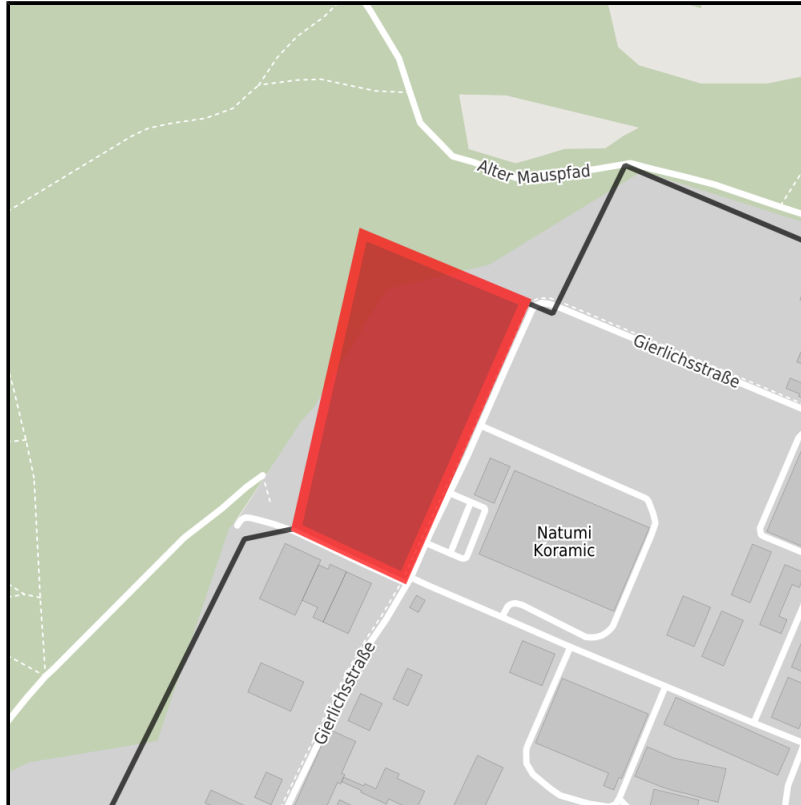

EXPOSÉ

IndustrieStadtspark Troisdorf

Ort: Troisdorf

Regional overview

Municipal overview

Detail view

Parcel

Area size	35,817 m ²
Availability	Immediately available area
Divisible	Yes
24h operation	Yes

Details on commercial zone

Zoning classification: industrial park / business park Individual hall size can be rented

Information on purchase price	Exempt from development charge
Area type	GI / GE

EXPOSÉ

IndustrieStadtpark Troisdorf

Ort: Troisdorf

Transport infrastructure

Freeway	A 59 Anschlussstelle Troisdorf	2 km
Airport	Köln Bonn Airport	10 km
Port	Köln-Niehl	30 km

Contact person

Wolf-Dieter Grönwoldt

Troisdorfer Wirtschaftsförderungs- und Stadtmarketing GmbH