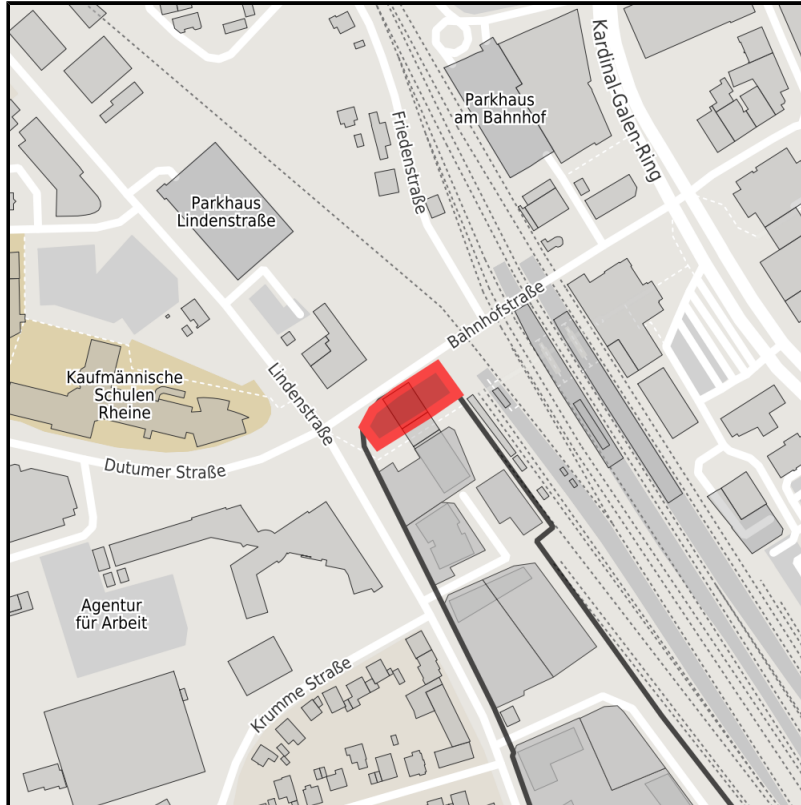

EXPOSÉ

Innovationsquartier Bahnhof Rheine

Ort: Rheine

www.germansite.de

Regional overview

Municipal overview

Detail view

Parcel

Area size	1,070 m ²
Availability	Immediately available area
Area designation	Commercial zone
Divisible	No
24h operation	No

EXPOSÉ

Innovationsquartier Bahnhof Rheine

Ort: Rheine

Details on commercial zone

Innovation quarter Rheine railway station