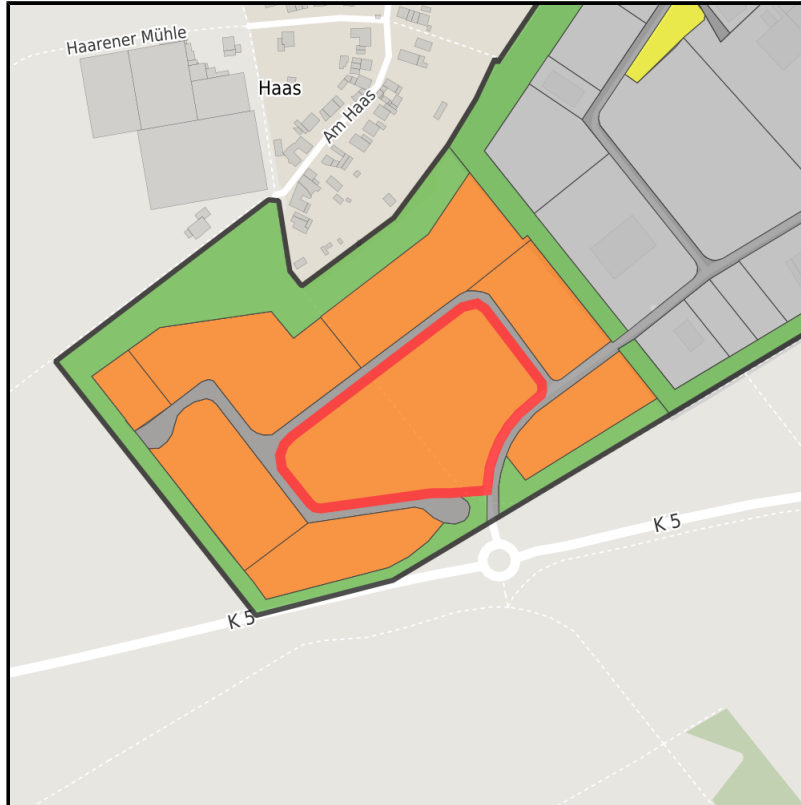

EXPOSÉ

Gewerbegebiet Haaren

Ort: Waldfeucht

Regional overview

Municipal overview

Detail view

Parcel

Area size	19,000 m ²
Availability	Available area within short term (< 2 years)
Divisible	No
24h operation	No

Gewerbegebiet Haaren**Ort: Waldfeucht**

www.germansite.de

Details on commercial zone

The mix makes the differenceIndustries in the Haaren industrial estate

Numerous companies are located in the approx. 146,000 m² Waldfeucht-Haaren industrial and commercial area, including a gas station, a construction company, an ice production company, a container service, a painting and decorating company, a bus company, a heating and plumbing company and a company for the production of windows, doors and conservatories.

Main industry sector	ice cream factory
Main companies	Rosen Eiskrem GmbH
Industrial tax multiplier	421.00 %
Price	from 40.00 € / m ²
Area type	GE

Links

<https://wfg-hs.blis-online.eu>

Transport infrastructure

Freeway	A2 (NL)	10 km
Airport	Düsseldorf	25 km
Port	Born (NL)	12 km
Rail freight	Geilenkirchen	17 km

Information about Waldfeucht

The Waldfeucht-Bocket commercial zone covers 145,000 m² and is home to many companies, including retail firms, a specialist model-making store, a construction and wrought ironwork business, a manufacturing company for PVC windows, doors, and roller blinds, a joinery, a roofing business, a construction company, a taxi dispatch center, a car dealership, a saddlery, a plastering and stucco business, an airbrush firm, and a distribution company for construction steel and building components. Recent additions were a beverage & drug store, a civil engineering company, and a waste disposal business.