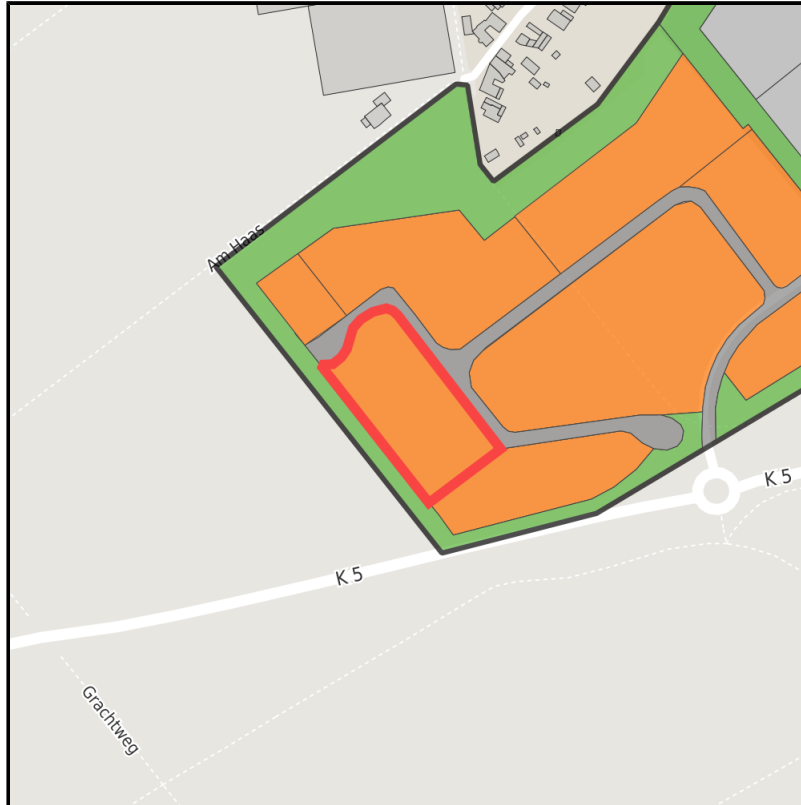

EXPOSÉ

Gewerbegebiet Haaren

Ort: Waldfeucht

Regional overview

Municipal overview

Detail view

Parcel

Area size	7,800 m ²
Availability	Available area within short term (< 2 years)
Divisible	No
24h operation	No

Gewerbegebiet Haaren**Ort: Waldfeucht**

www.germansite.de

Details on commercial zone

The mix makes the differenceIndustries in the Haaren industrial estate

Numerous companies are located in the approx. 146,000 m² Waldfeucht-Haaren industrial and commercial area, including a gas station, a construction company, an ice production company, a container service, a painting and decorating company, a bus company, a heating and plumbing company and a company for the production of windows, doors and conservatories.

Freeway	A46	10 km
Airport	Düsseldorf	25 km
Port	Born (NL)	12 km
Rail freight	Geilenkirchen	17 km

Information about Waldfeucht

The Waldfeucht-Bocket commercial zone covers 145,000 m² and is home to many companies, including retail firms, a specialist model-making store, a construction and wrought ironwork business, a manufacturing company for PVC windows, doors, and roller blinds, a joinery, a roofing business, a construction company, a taxi dispatch center, a car dealership, a saddlery, a plastering and stucco business, an airbrush firm, and a distribution company for construction steel and building components. Recent additions were a beverage & drug store, a civil engineering company, and a waste disposal business.