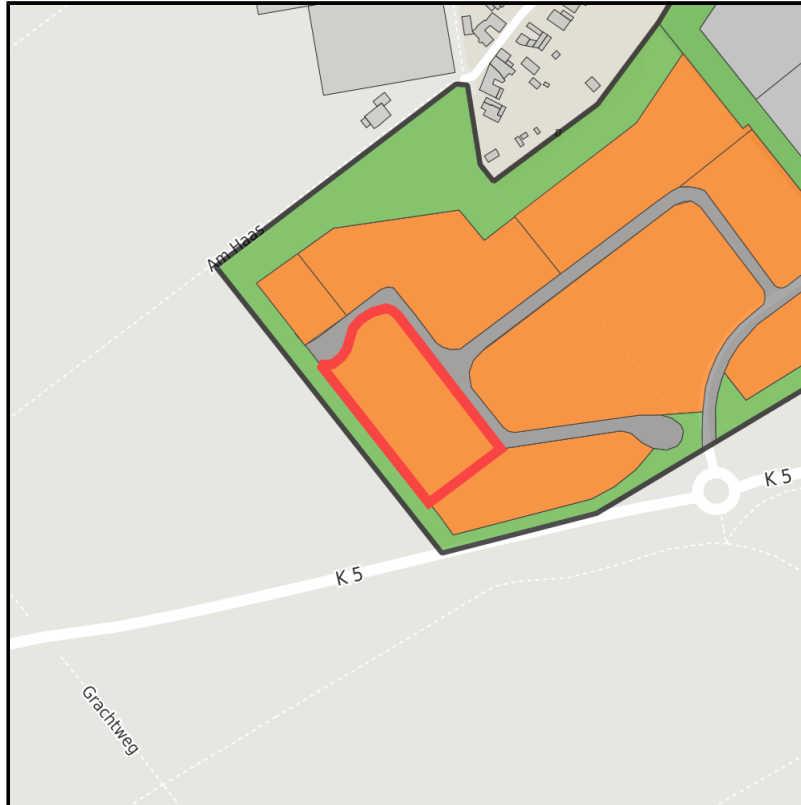

EXPOSÉ

Gewerbegebiet Haaren

Ort: Waldfeucht

Regional overview

Municipal overview

Detail view

Parcel

Area size	7,800 m ²
Availability	Available area within short term (< 2 years)
Divisible	No
24h operation	No

Gewerbegebiet Haaren**Ort: Waldfeucht**

www.germansite.de

Details on commercial zone

The mix makes the differenceIndustries in the Haaren industrial estate

Numerous companies are located in the approx. 146,000 m² Waldfeucht-Haaren industrial and commercial area, including a gas station, a construction company, an ice production company, a container service, a painting and decorating company, a bus company, a heating and plumbing company and a company for the production of windows, doors and conservatories.

Freeway	A46	10 km
Airport	Düsseldorf	25 km
Port	Born (NL)	12 km
Rail freight	Geilenkirchen	17 km

Information about Waldfeucht

The Waldfeucht-Bocket commercial zone covers 145,000 m² and is home to many companies, including retail firms, a specialist model-making store, a construction and wrought ironwork business, a manufacturing company for PVC windows, doors, and roller blinds, a joinery, a roofing business, a construction company, a taxi dispatch center, a car dealership, a saddlery, a plastering and stucco business, an airbrush firm, and a distribution company for construction steel and building components. Recent additions were a beverage & drug store, a civil engineering company, and a waste disposal business.