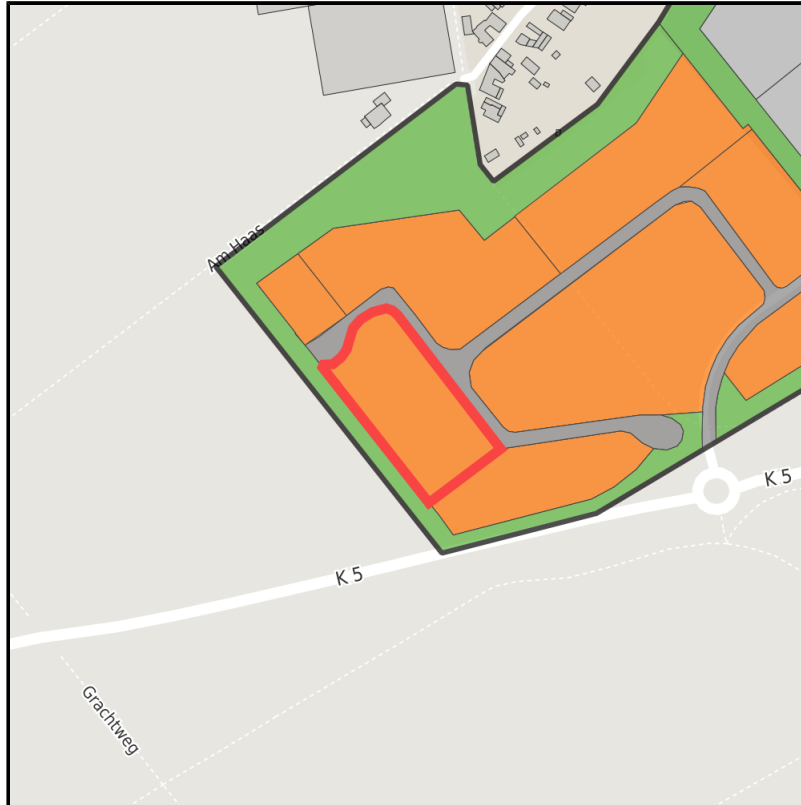

EXPOSÉ

Gewerbegebiet Haaren

Ort: Waldfeucht

Regional overview

Municipal overview

Detail view

Parcel

Area size	7,800 m ²
Availability	Available area within short term (< 2 years)
Divisible	No
24h operation	No

Gewerbegebiet Haaren**Ort: Waldfeucht**

www.germansite.de

Details on commercial zone

The mix makes the differenceIndustries in the Haaren industrial estate

Numerous companies are located in the approx. 146,000 m² Waldfeucht-Haaren industrial and commercial area, including a gas station, a construction company, an ice production company, a container service, a painting and decorating company, a bus company, a heating and plumbing company and a company for the production of windows, doors and conservatories.