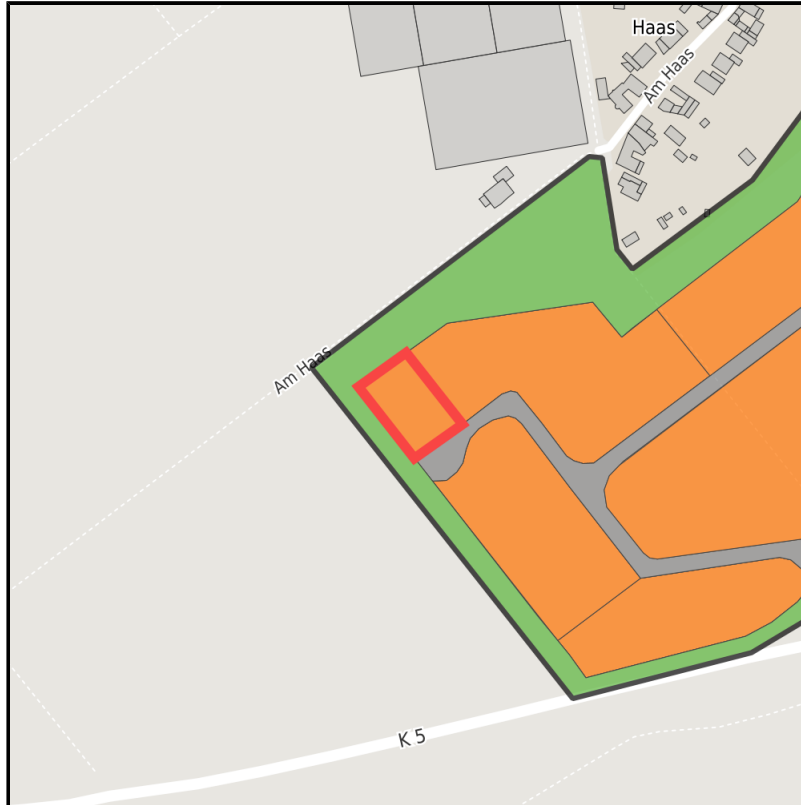

EXPOSÉ

Gewerbegebiet Haaren

Ort: Waldfeucht

Regional overview

Municipal overview

Detail view

Parcel

Area size	1,940 m ²
Availability	Available area within short term (< 2 years)
Divisible	No
24h operation	No

Gewerbegebiet Haaren**Ort: Waldfeucht**

www.germansite.de

Details on commercial zone

The mix makes the difference ...Industries in the Haaren industrial estate

Numerous companies are located in the approx. 146,000 m² Waldfeucht-Haaren industrial and commercial area, including a gas station, a construction company, an ice production company, a container service, a painting and decorating company, a bus company, a heating and plumbing company and a company for the production of windows, doors and conservatories.