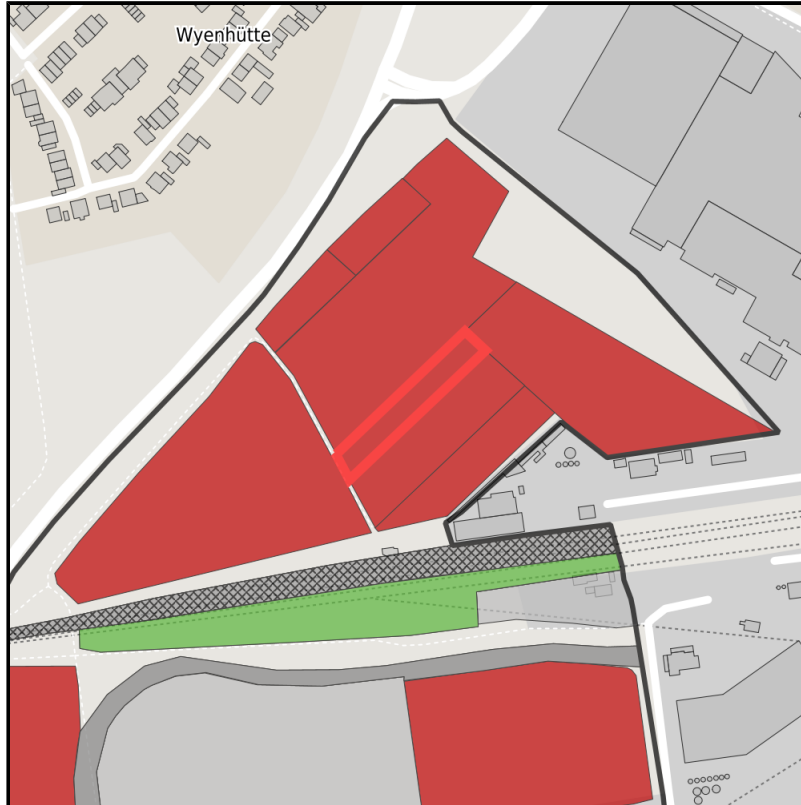

EXPOSÉ

Rheindahlen

Ort: Mönchengladbach

Regional overview

Municipal overview

Detail view

Parcel

Area size	2,164 m ²
Availability	Immediately available area
Divisible	No
24h operation	No

Details on commercial zone

Area type	GE / GI
-----------	---------

EXPOSÉ

Rheindahlen

Ort: Mönchengladbach

Transport infrastructure

Freeway	A61	5 km
Freeway	A46	11.5 km
Freeway	A52	12.3 km
Airport	Mönchengladbach	15 km
Airport	Düsseldorf International	47 km
Rail freight	Mönchengladbach HBF	9.7 km